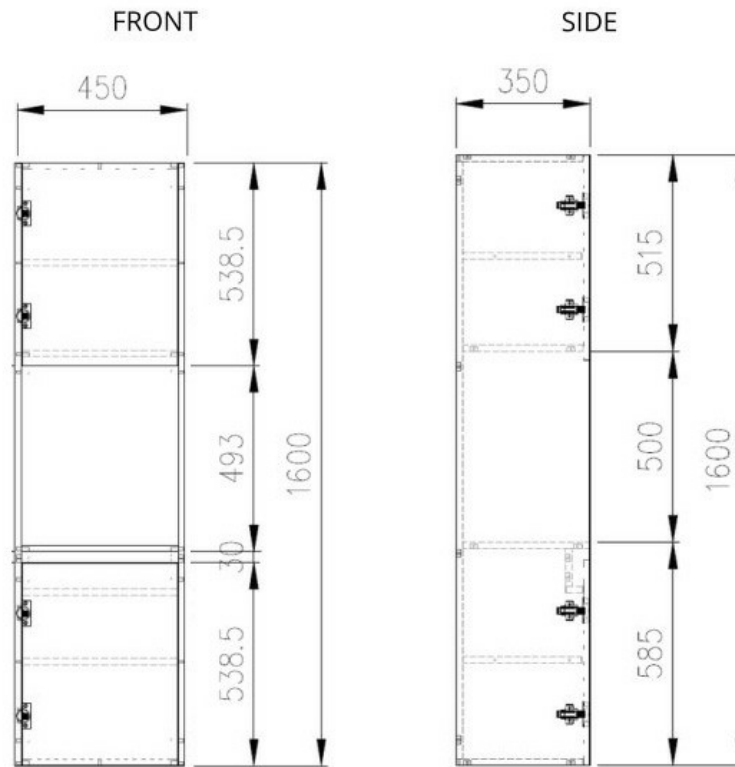

CERTO OPEN SHELF TOWER CABINET 1600 LEFT - DEZIGNA WHITE GLOSS

ELEMENTI

83510.11

Residential/Light Commercial Use

Suitable for Residential/Light Commercial Use (Kitchens, Bathrooms and Laundries in Hotels, Motels and Retirement Villages).