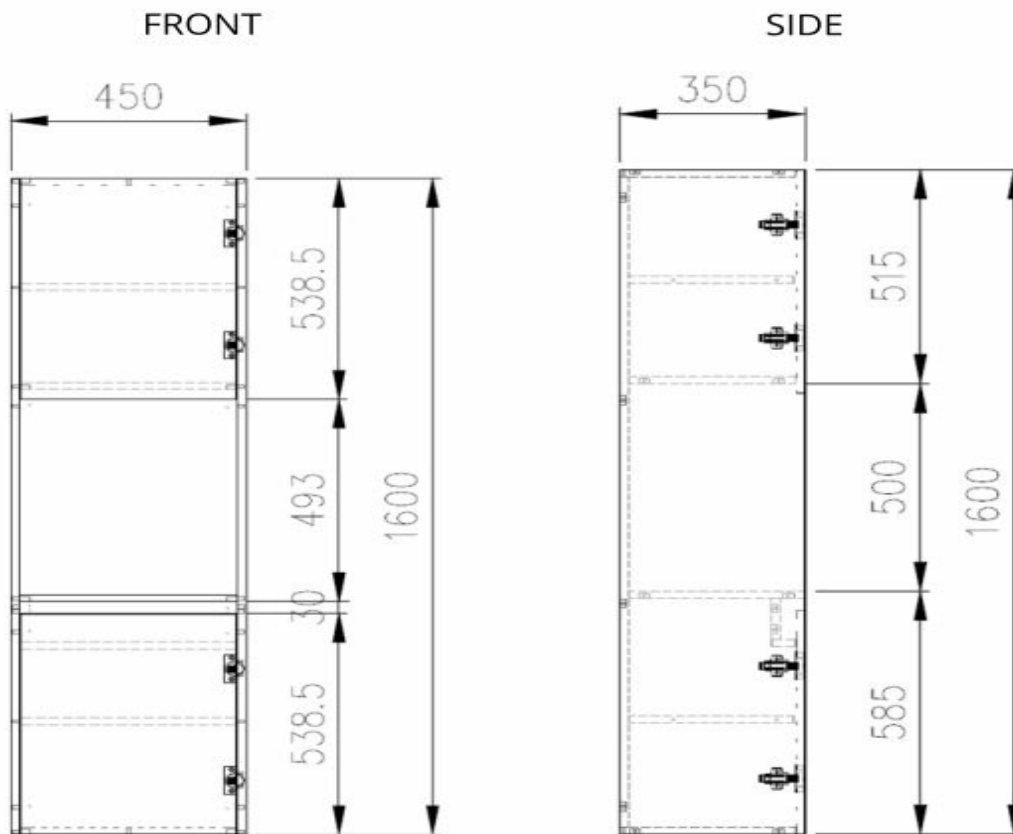

CERTO OPEN SHELF TOWER CABINET 1600 RIGHT - DEZIGNA
WHITE GLOSS

ELEMENTi

83512.11

Residential/Light
Commercial Use

Suitable for Residential/Light Commercial Use (Kitchens,
Bathrooms and Laundries in Hotels, Motels and
Retirement Villages).