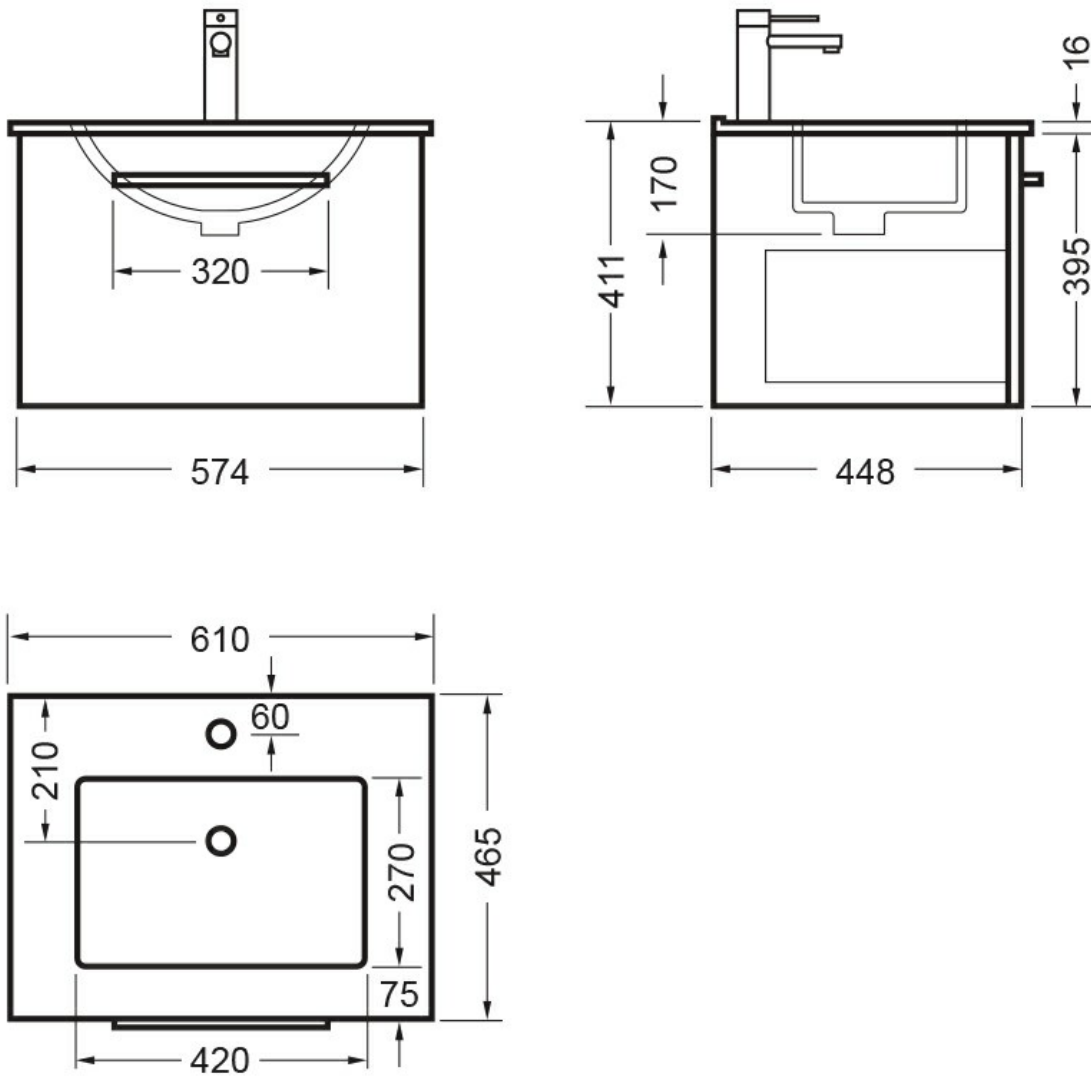

STUDIO PLUS WALL 600 1 X DRAWER - CURVED VITREOUS CHINA
DEZIGNA WHITE GLOSS

ELEMENTI

85301.11

Residential/Light Commercial

Suitable for Residential/Light Commercial Use (Kitchens, Bathrooms and Laundries in Motels, Hotels and Retirement Villages)

Hettich Guarantee

All Hettich Hardware comes with a Lifetime Warranty.

Moisture Resistant

Made from Moisture Resistant Board

VC Allowance

Please give an allowance of 10mm (-/+) for all Vitreous China basin dimensions.