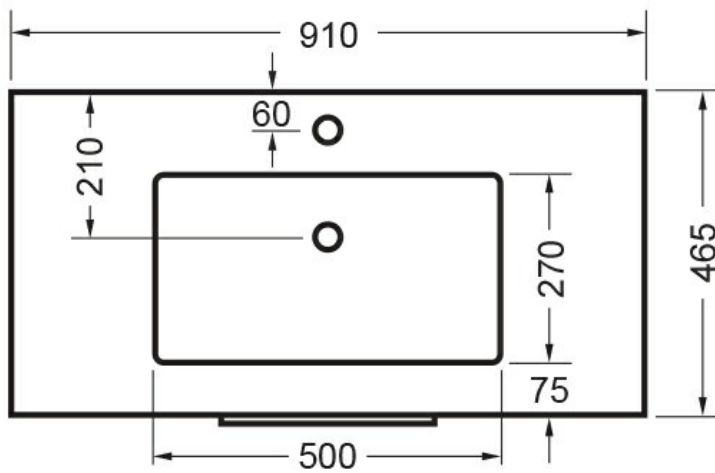

STUDIO PLUS WALL 900 1 X DRAWER - CURVED VITREOUS CHINA  
DEZIGNA WHITE GLOSS

ELEMENTI

85309.11

Residential/Light Commercial

Suitable for Residential/Light Commercial Use (Kitchens, Bathrooms and Laundries in Motels, Hotels and Retirement Villages)

Hettich Guarantee

All Hettich Hardware comes with a Lifetime Warranty.

Tap hole

1 Tap Hole

	Dimensions	(L) x (W) x (H)mm
	Moisture Resistant	Made from Moisture Resistant Board
	VC Allowance	Please give an allowance of 10mm (-/+ ) for all Vitreous China basin dimensions.
	Soft Close Hinges	Incorporates Hettich Soft Close Hinges.
	Drawer	1 Drawer
	Bestwood	Incorporating the latest trends from Bestwood, the sophisticated range of colours and woodgrains delivers an authentic appeal with the Melamine board requiring no additional surface finishing.
	Environmental Choice	Product manufactured predominantly from sustainably grown New Zealand plantation pine forests and is Environmental Choice Certified.
	Made in New Zealand	
	Prefinished Material	
	Titus Hardware	Lifetime warranty on Titus runners