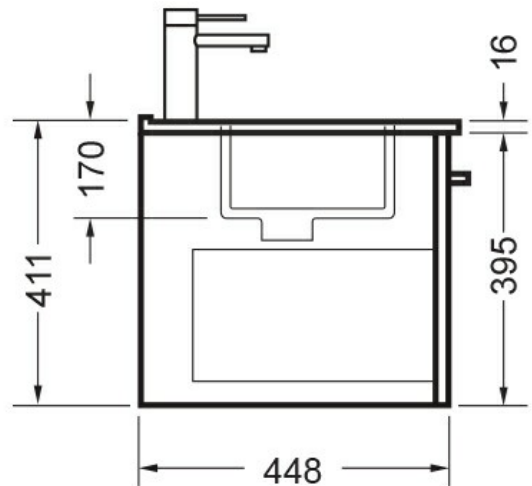

STUDIO PLUS WALL 900 1 X DRAWER - CURVED VITREOUS CHINA
DEZIGNA WHITE GLOSS

ELEMENTI

85309.11

Residential/Light Commercial

Suitable for Residential/Light Commercial Use (Kitchens, Bathrooms and Laundries in Motels, Hotels and Retirement Villages)

5

Guarantee

5 Year Guarantee (Basin & Cabinet)

10

Guarantee

10 Year Guarantee (Tavolo Top)

Delivery

Minimum 15 working days

Hettich Guarantee

All Hettich Hardware comes with a Lifetime Warranty.

Tap hole

1 Tap Hole