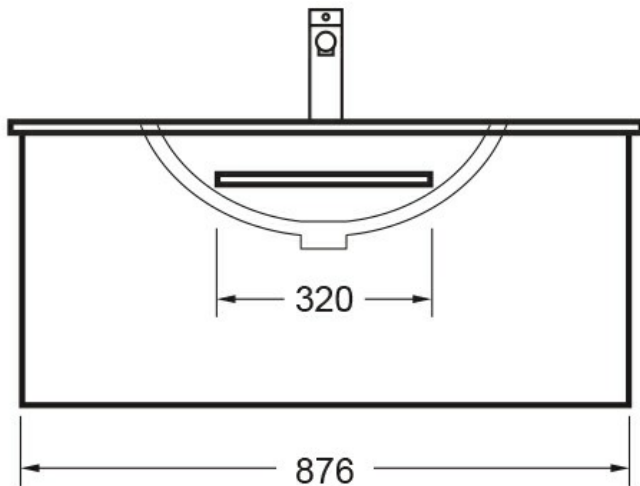

STUDIO PLUS WALL 900 1 X DRAWER - CURVED VITREOUS CHINA
DEZIGNA WHITE GLOSS

ELEMENTI

85309.11

Residential/Light Commercial

Suitable for Residential/Light Commercial Use (Kitchens, Bathrooms and Laundries in Motels, Hotels and Retirement Villages)

5

Guarantee

5 Year Guarantee (Basin & Cabinet)

10

Guarantee

10 Year Guarantee (Tavolo Top)

Delivery

Minimum 15 working days

Hettich Guarantee

All Hettich Hardware comes with a Lifetime Warranty.

Tap hole

1 Tap Hole