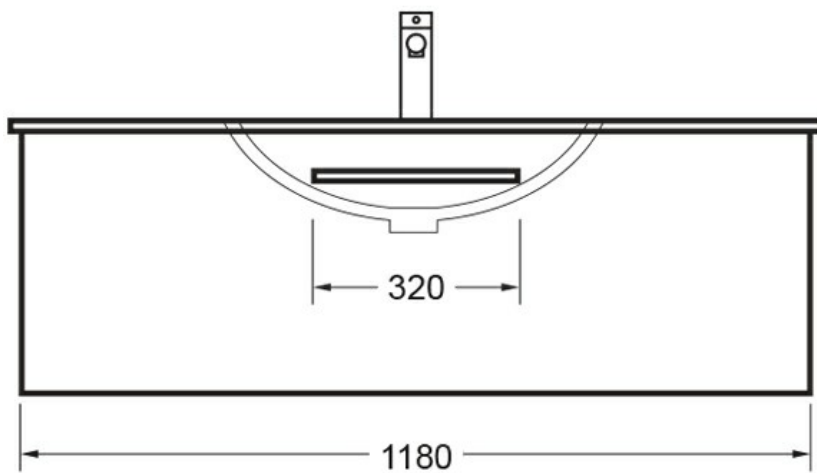

STUDIO PLUS WALL 1200 1 X DRAWER - CURVED VITREOUS CHINA  
DEZIGNA WHITE GLOSS

ELEMENTI

85315.11

Residential/Light Commercial

Suitable for Residential/Light Commercial Use (Kitchens, Bathrooms and Laundries in Motels, Hotels and Retirement Villages)

Hettich Guarantee

All Hettich Hardware comes with a Lifetime Warranty.

Dimensions

1200 (L) x 460 (W) x 410 (H)mm

	Moisture Resistant	Made from Moisture Resistant Board
	VC Allowance	Please give an allowance of 10mm (-/+) for all Vitreous China basin dimensions.
	Soft Close Hinges	Incorporates Hettich Soft Close Hinges.
	Drawer	2 Drawer Inside, 1 Drawer Front
	Bestwood	Incorporating the latest trends from Bestwood, the sophisticated range of colours and woodgrains delivers an authentic appeal with the Melamine board requiring no additional surface finishing.
	Environmental Choice	Product manufactured predominantly from sustainably grown New Zealand plantation pine forests and is Environmental Choice Certified.
	Made in New Zealand	
	Prefinished Material	
	Titus Hardware	Lifetime warranty on Titus runners