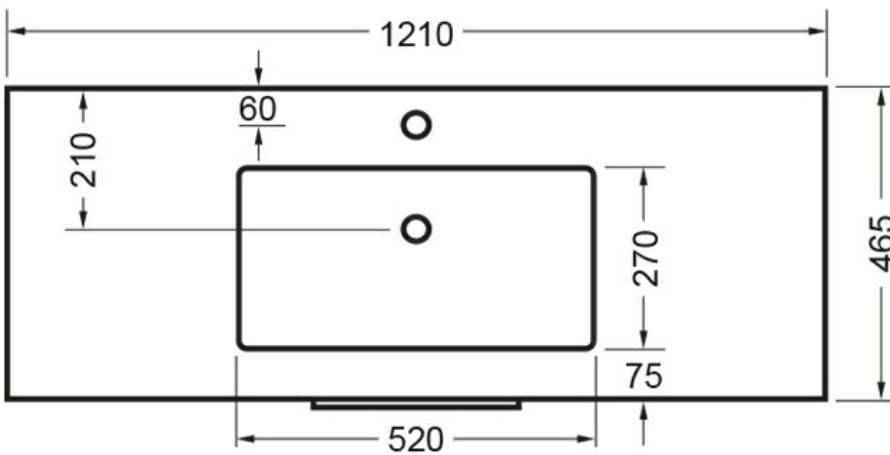

STUDIO PLUS WALL 1200 1 X DRAWER - CURVED VITREOUS CHINA  
DEZIGNA WHITE GLOSS

ELEMENTI

85315.11

Residential/Light Commercial

Suitable for Residential/Light Commercial Use (Kitchens, Bathrooms and Laundries in Motels, Hotels and Retirement Villages)

Hettich Guarantee

All Hettich Hardware comes with a Lifetime Warranty.

Dimensions

1200 (L) x 460 (W) x 410 (H)mm

	Moisture Resistant	Made from Moisture Resistant Board
	VC Allowance	Please give an allowance of 10mm (-/+) for all Vitreous China basin dimensions.
	Soft Close Hinges	Incorporates Hettich Soft Close Hinges.
	Drawer	2 Drawer Inside, 1 Drawer Front
	Bestwood	Incorporating the latest trends from Bestwood, the sophisticated range of colours and woodgrains delivers an authentic appeal with the Melamine board requiring no additional surface finishing.
	Environmental Choice	Product manufactured predominantly from sustainably grown New Zealand plantation pine forests and is Environmental Choice Certified.
	Made in New Zealand	
	Prefinished Material	
	Titus Hardware	Lifetime warranty on Titus runners