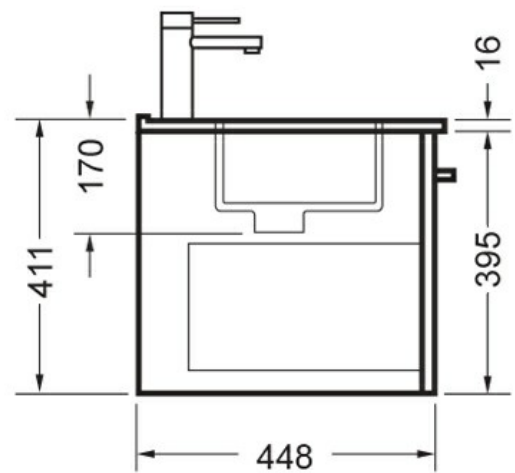

STUDIO PLUS WALL 1200 1 X DRAWER - CURVED VITREOUS CHINA
DEZIGNA WHITE GLOSS

ELEMENTI

85315.11

Residential/Light Commercial

Suitable for Residential/Light Commercial Use (Kitchens, Bathrooms and Laundries in Motels, Hotels and Retirement Villages)

5

Guarantee

5 Year Guarantee (Basin & Cabinet)

10

Guarantee

10 Year Guarantee (Tavolo Top)

Delivery

Minimum 15 working days

Hettich Guarantee

All Hettich Hardware comes with a Lifetime Warranty.

Dimensions

1200 (L) x 460 (W) x 410 (H)mm