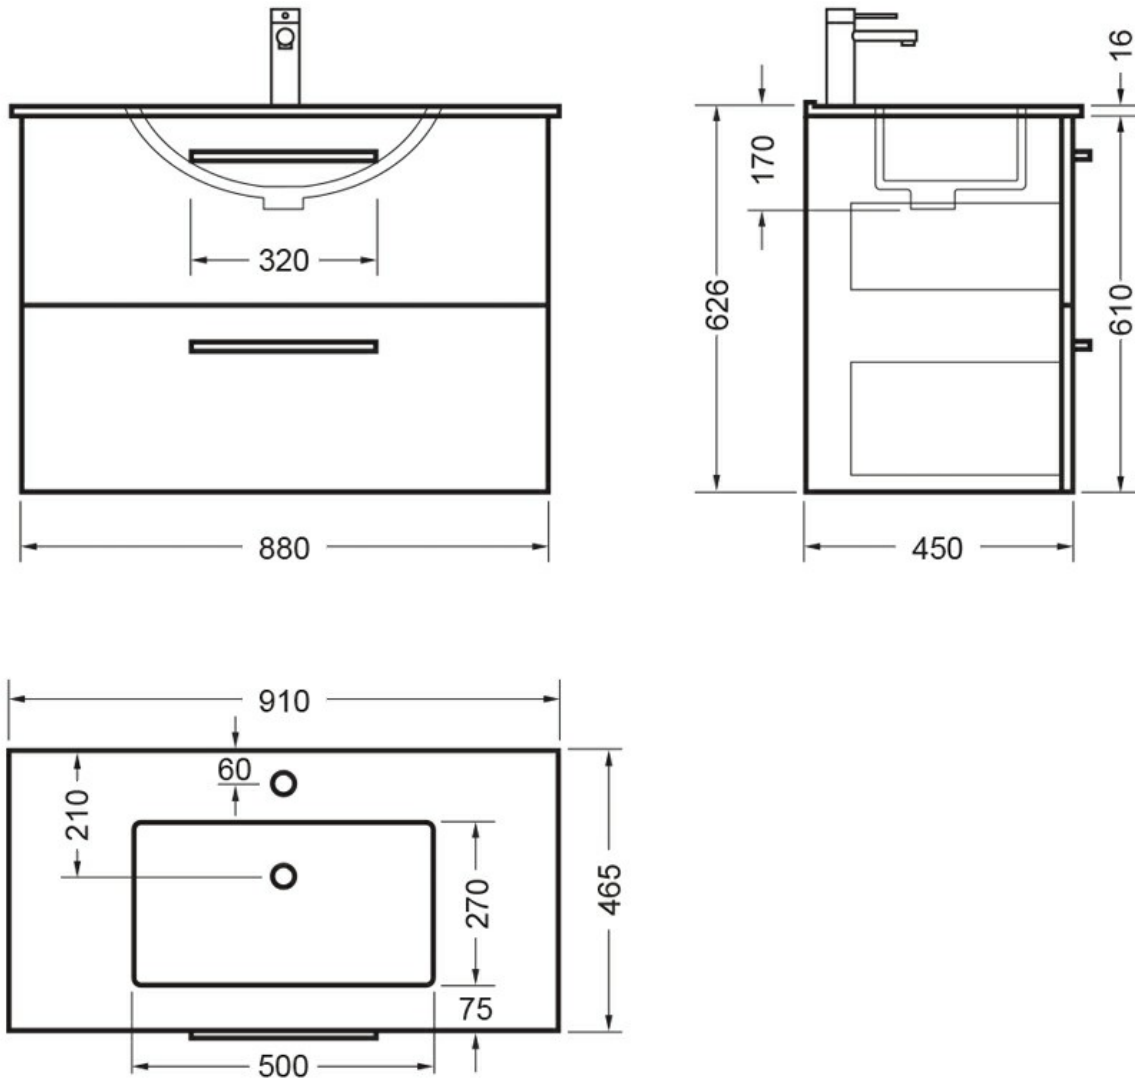

TEMPO 900 WALL 2 X DRAWER - CURVED VITREOUS CHINA
DEZIGNA WHITE GLOSS

ELEMENTI

85372.11

Residential/Light Commercial

Suitable for Residential/Light Commercial Use (Kitchens, Bathrooms and Laundries in Motels, Hotels and Retirement Villages)

Dimensions

900 (L) x 460 (W) x 630 (H)mm

Moisture Resistant

Made from Moisture Resistant Board

VC Allowance

Please give an allowance of 10mm (-/+) for all Vitreous China basin dimensions.

Soft Close Drawer System