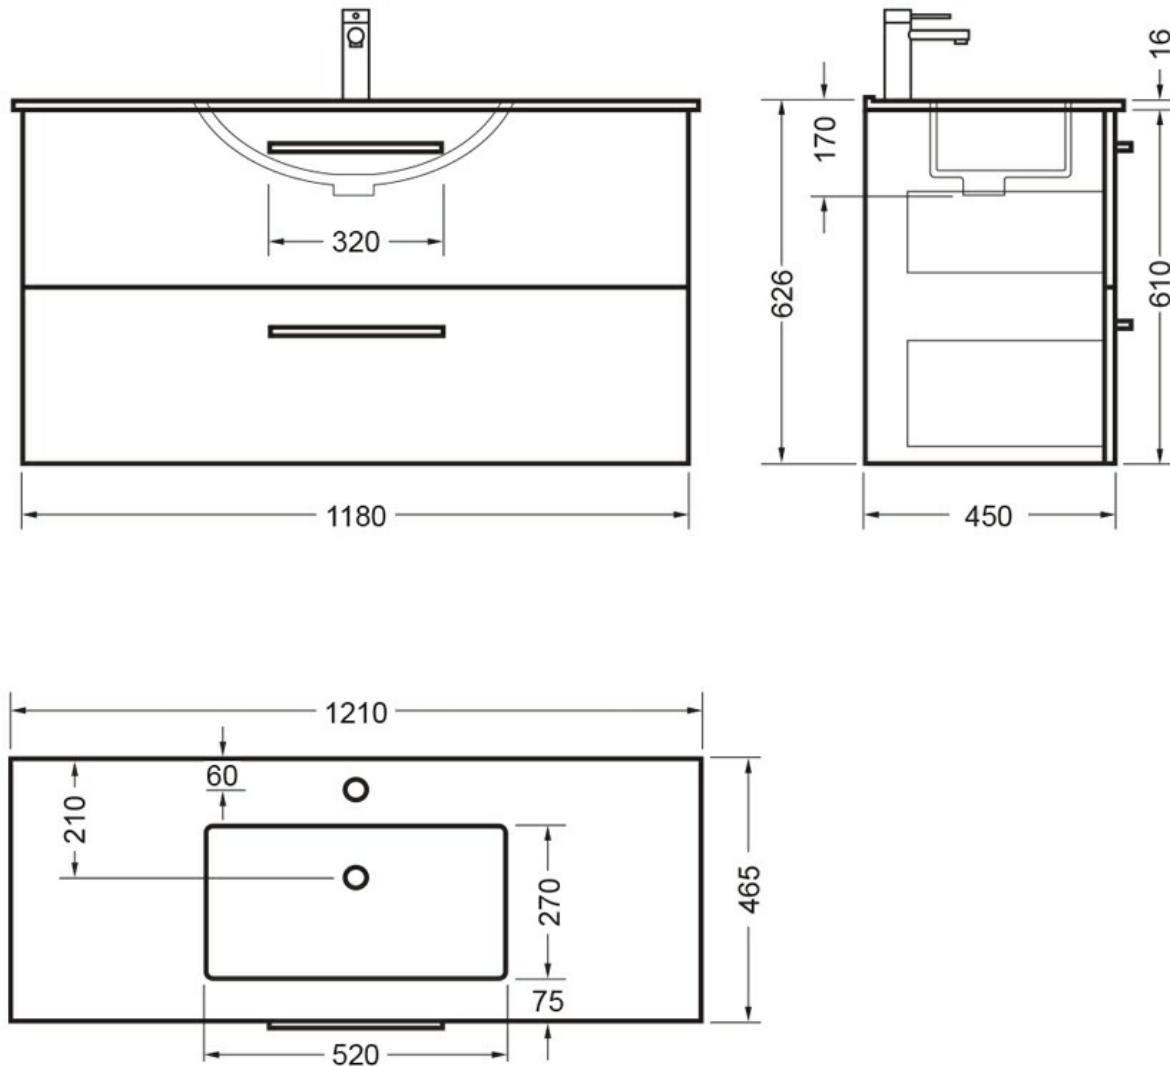

TEMPO 1200 WALL 2 X DRAWER - CURVED VITREOUS CHINA
DEZIGNA WHITE GLOSS

ELEMENTi

85375.11

Residential/Light
Commercial

Suitable for Residential/Light Commercial Use (Kitchens,
Bathrooms and Laundries in Motels, Hotels and
Retirement Villages)

5

Guarantee

5 Year Guarantee (Basin &
Cabinet)

10

Guarantee

10 Year Guarantee (Tavolo Top)

Delivery

Minimum 15 working days

Dimensions

1200 (L) x 460 (W) x 630 (H)mm

Moisture Resistant

Made from Moisture Resistant Board

	VC Allowance	Please give an allowance of 10mm (-/+) for all Vitreous China basin dimensions.
	Soft Close Drawer System	Incorporates Soft Close Drawer and Doors.
	Drawer	2 Drawer
	Bestwood	Incorporating the latest trends from Bestwood, the sophisticated range of colours and woodgrains delivers an authentic appeal with the Melamine board requiring no additional surface finishing.
	Environmental Choice	Product manufactured predominantly from sustainably grown New Zealand plantation pine forests and is Environmental Choice Certified.
	Made in New Zealand	
	Prefinished Material	
	Titus Hardware	Lifetime warranty on Titus runners