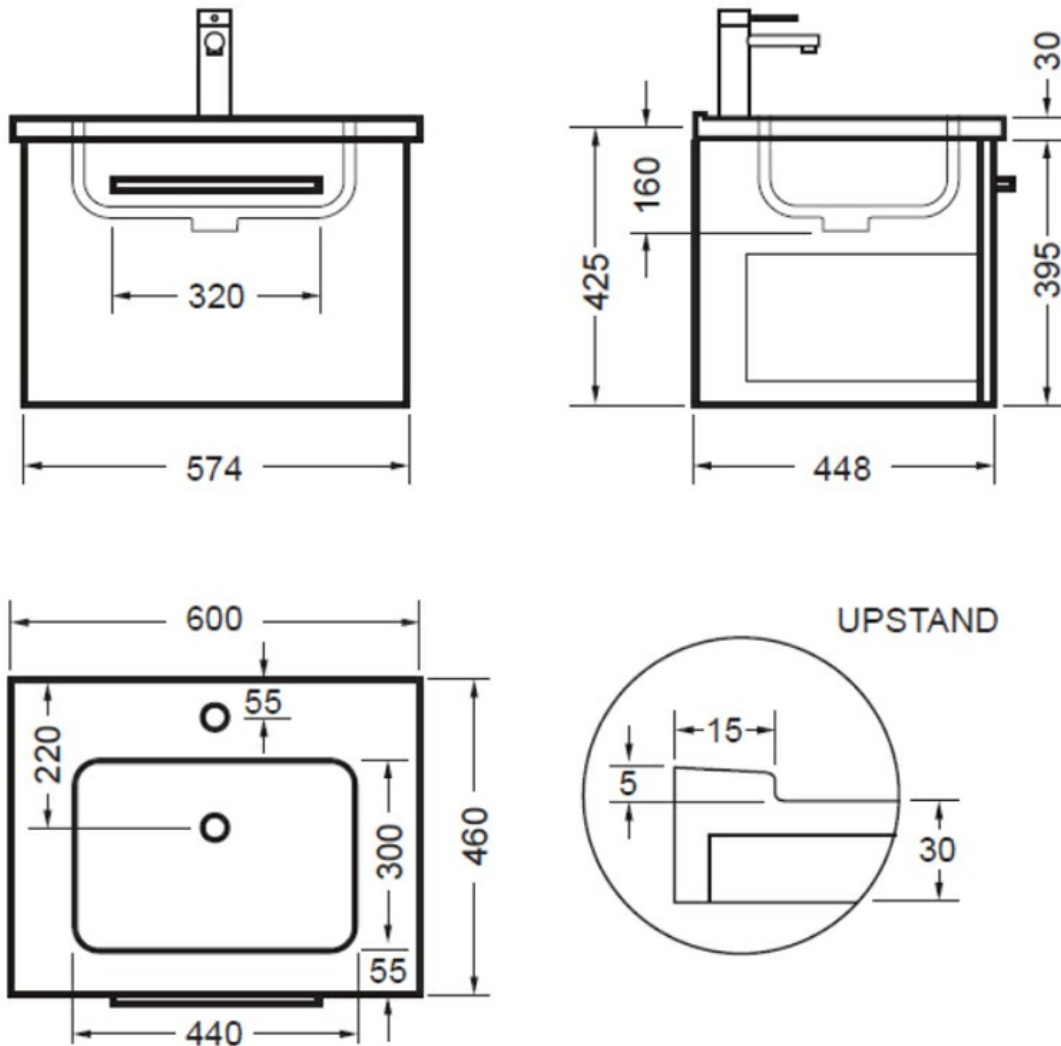

STUDIO PLUS WALL 600 1 X DRAWER - POLYMARBLE DEZIGNA  
WHITE GLOSS

ELEMENTI

85400.11

Residential/Light Commercial

Suitable for Residential/Light Commercial Use (Kitchens, Bathrooms and Laundries in Motels, Hotels and Retirement Villages)