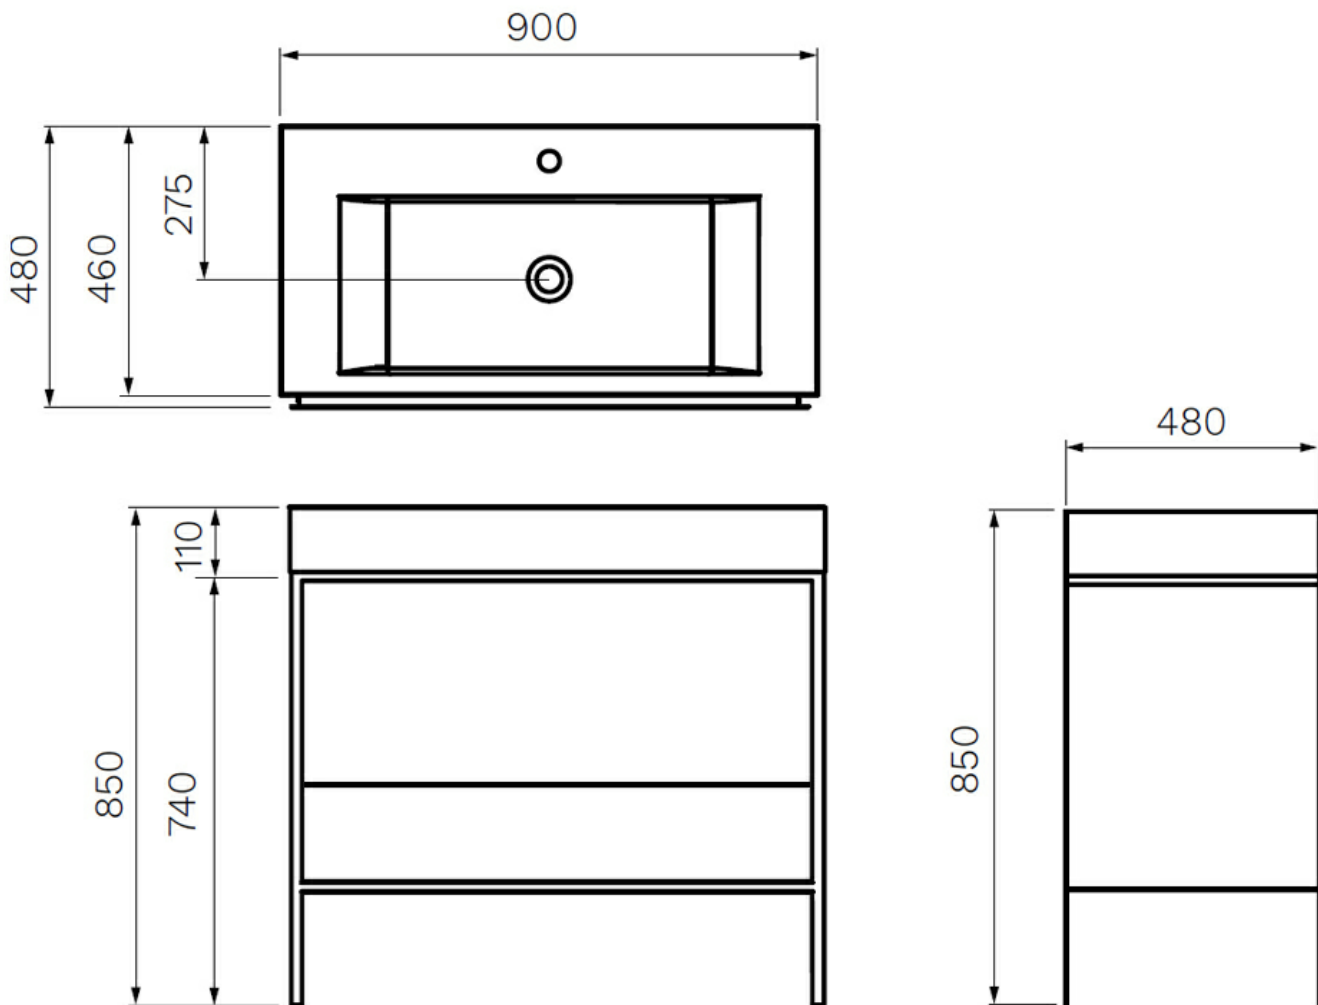

PURE FRAME FLOOR VANITY 900 X1 DRAWER WITH MARBLE TOP
1TH

PARISI

85512.BK

Residential/Light
Commercial Use

Suitable for Residential/Light Commercial Use (Kitchens,
Bathrooms and Laundries in Hotels, Motels and
Retirement Villages).

10

Guarantee

10 Year Guarantee

Soft Close Drawer
System

Incorporates Hettich Soft Close Drawer System.

The Pure Frame Cabinet has a solid marble wash basin which is perfectly complemented by the black industrial style metal frame, and white multi-wood premium joinery cabinet.