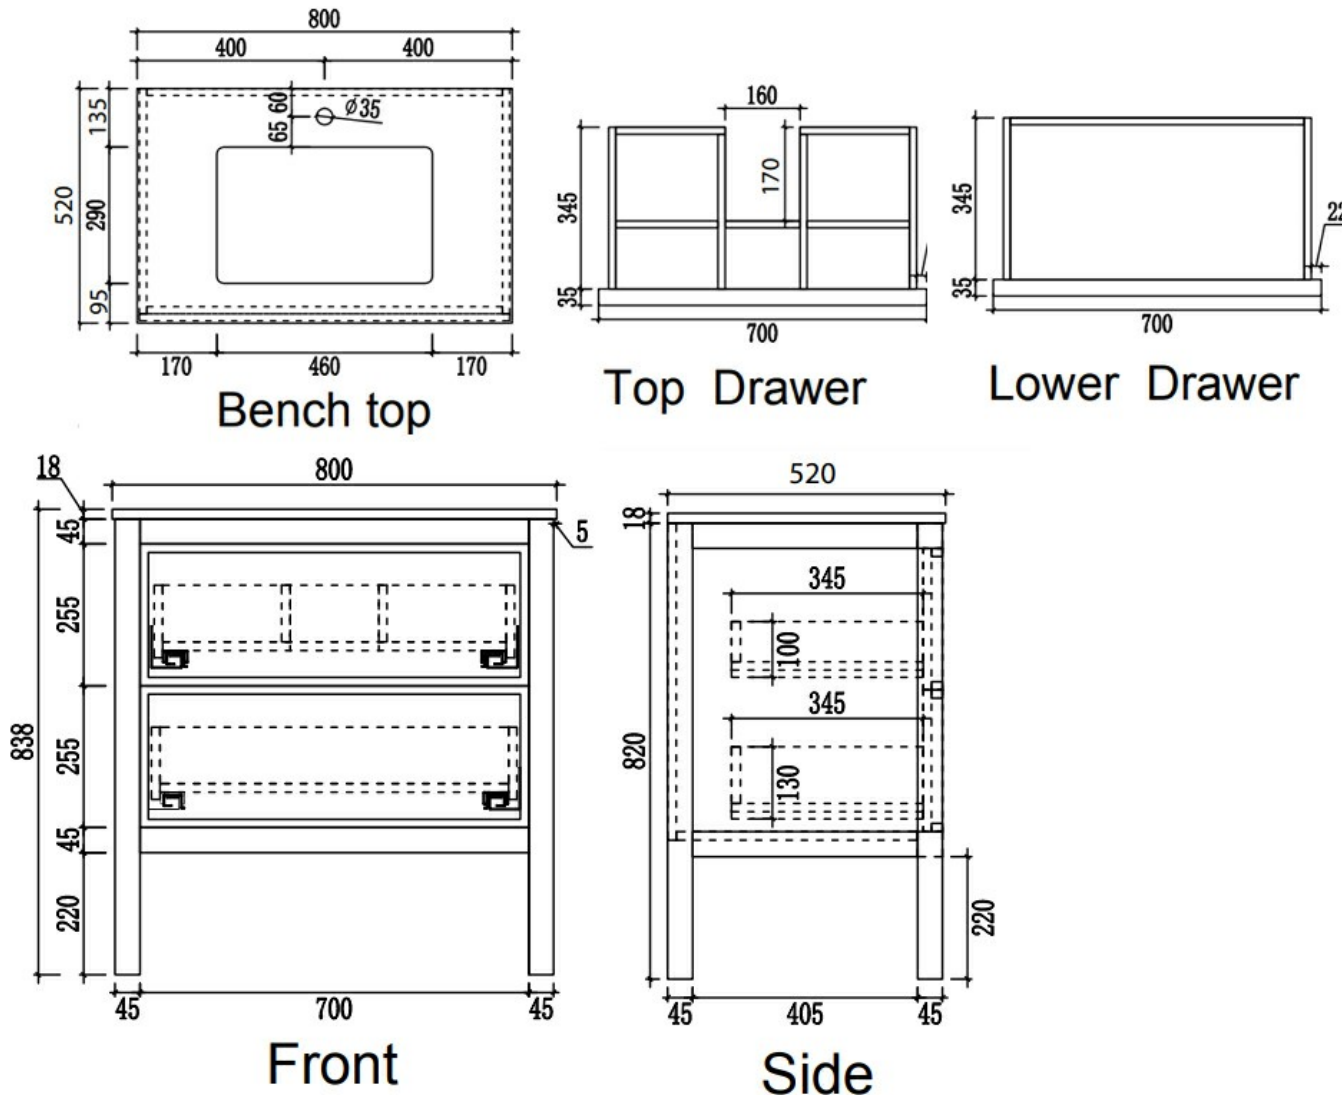

ARRIVO 800 FLOOR VANITY W/ 1TH MARBLE TOP - Gloss White

PARISI

85513.11

Residential/Light Commercial

Suitable for Residential/Light Commercial Use (Kitchens, Bathrooms and Laundries in Motels, Hotels and Retirement Villages)

Guarantee

10 Year Guarantee

Drawer organiser/divider in top drawers

Comes with handy divider for organizing your toiletries.

Finger Pull handles

Comes with Finger Pull handles for effortless opening and closing.

Marine ply

Made with superior grade plywood with increased moisture resistance

	Carrara Marble Top	Made with Carrara Marble from Tuscany, Italy.
	Taphole	1 Tap Hole
	Dimensions	(800) x (500) x (838)mm
	Adjustable Feet	Easily adjustable levelling feet
	Soft Close Drawer System	Incorporates Hettich Soft Close Drawer System.
	Drawer	2 Drawer
	Includes Overflow	
	Basin Included	Vanity includes undermount basin