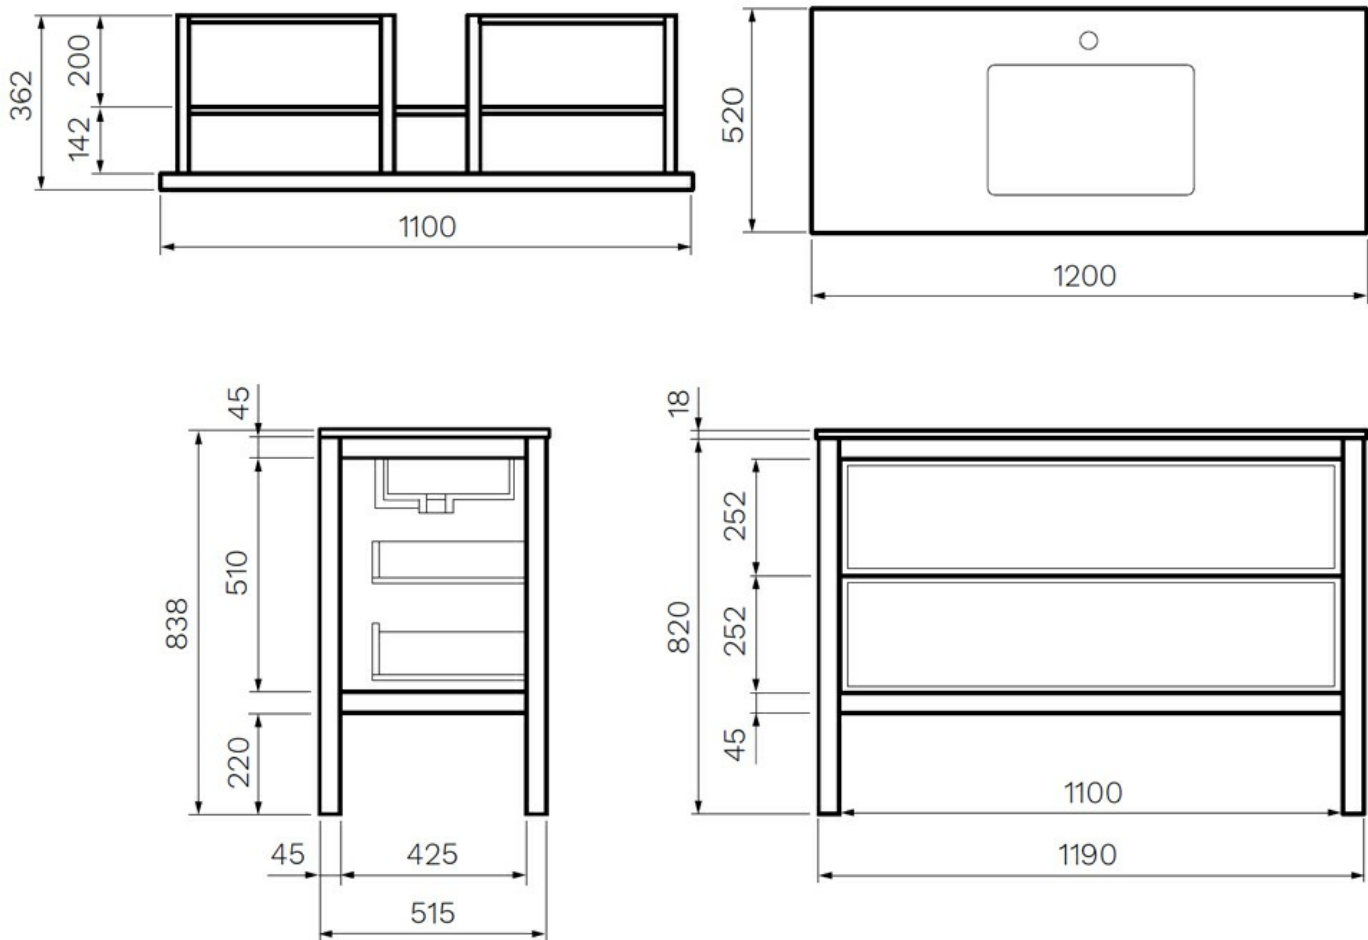

ARRIVO 1200 FLOOR VANITY W/ 1TH MARBLE TOP - Gloss White

85514.11

PARISI

Residential/Light Commercial

Suitable for Residential/Light Commercial Use (Kitchens, Bathrooms and Laundries in Motels, Hotels and Retirement Villages)

10

Guarantee

10 Year Guarantee

Drawer organiser/divider in top drawers

Comes with handy divider for organizing your toiletries.

Finger Pull handles

Comes with Finger Pull handles for effortless opening and closing.

Marine ply

Made with superior grade plywood with increased moisture resistance

	Carrara Marble Top	Made with Carrara Marble from Tuscany, Italy.
	Taphole	1 Tap Hole
	Dimensions	(1200) x (500) x (838)mm
	Adjustable Feet	Easily adjustable levelling feet
	Soft Close Drawer System	Incorporates Hettich Soft Close Drawer System.
	Drawer	2 Drawer
	Includes Overflow	
	Basin Included	Vanity includes undermount basin