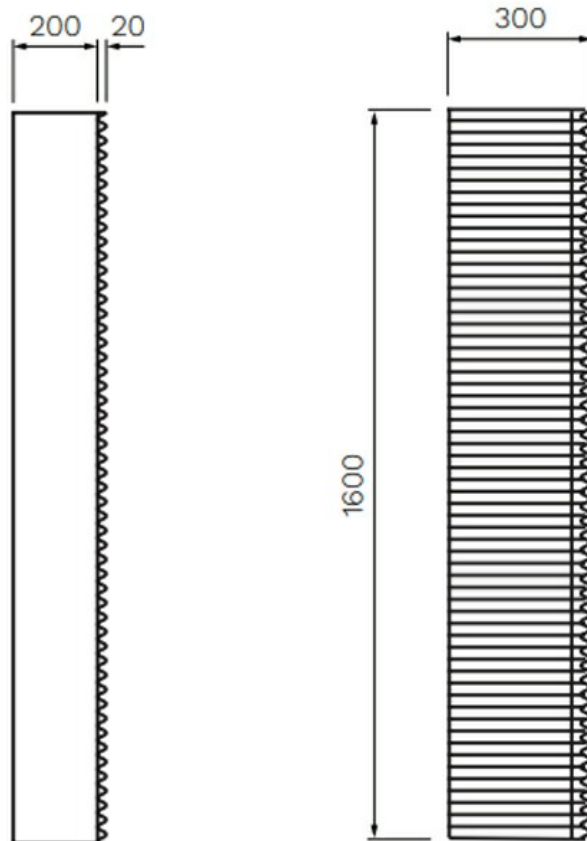

LOOM SIDE STORAGE CABINET BLACK WALNUT

85525.BW

PARISI

Residential/Light Commercial Use

Suitable for Residential/Light Commercial Use (Kitchens, Bathrooms and Laundries in Hotels, Motels and Retirement Villages).

10

Guarantee

10 Year Guarantee

Finger Pull handles

Comes with Finger Pull handles for effortless opening and closing.

Soft Close Drawer System

Incorporates Hettich Soft Close Drawer System.