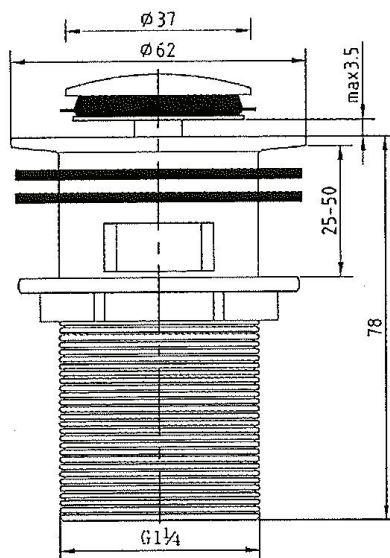

SPECIFICATION SHEET

PROGETTO POP UP BASIN WASTE

32MM OVERFLOW | 900067/72

plumbline
QUALITY BATHROOMWARE AND PLUMBING PRODUCTS

progetto
TAPWARE & ACCESSORIES

T 04 568 9898 E sales@plumblin.e.co.nz

plumblin.e.co.nz