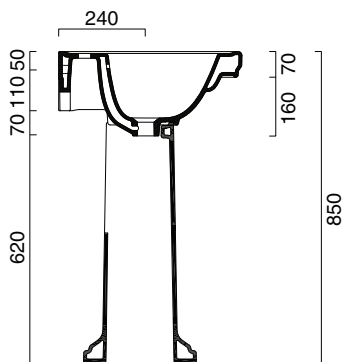

SPECIFICATION SHEET

CANOVA ROYAL 90 BASIN | 90CV

plumbline
QUALITY BATHROOMWARE AND PLUMBING PRODUCTS

CATALANO
THE ESSENCE OF CERAMICS

T 04 568 9898 E sales@plumblin.e.co.nz

plumblin.e.co.nz

quality + design +
choice