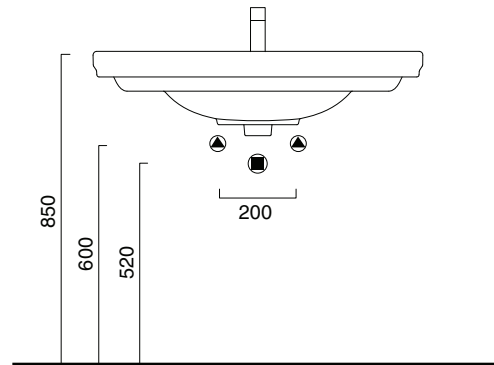

SPECIFICATION SHEET

CANOVA ROYAL 90 BASIN | 90CV

plumbline
QUALITY BATHROOMWARE AND PLUMBING PRODUCTS

CATALANO
THE ESSENCE OF CERAMICS

T 04 568 9898 E sales@plumblin.e.co.nz

plumblin.e.co.nz

quality + design +
choice