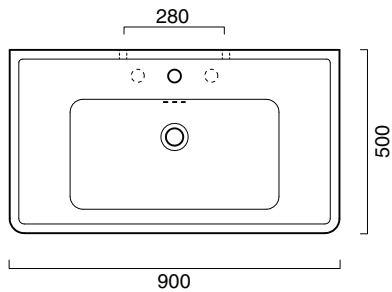

SPECIFICATION SHEET

CANOVA ROYAL 90 BASIN | 90CV

plumbline
QUALITY BATHROOMWARE AND PLUMBING PRODUCTS

CATALANO
THE ESSENCE OF CERAMICS

T 04 568 9898 E sales@plumblin.e.co.nz

plumblin.e.co.nz

quality + design +
choice