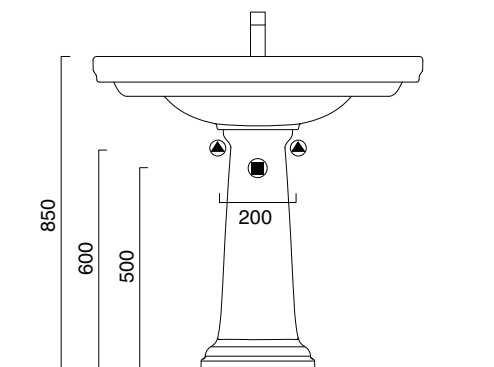

SPECIFICATION SHEET

CANOVA ROYAL 90 BASIN | 90CV

plumbline
QUALITY BATHROOMWARE AND PLUMBING PRODUCTS

CATALANO
THE ESSENCE OF CERAMICS

T 04 568 9898 E sales@plumblin.e.co.nz

plumblin.e.co.nz

quality + design +
choice