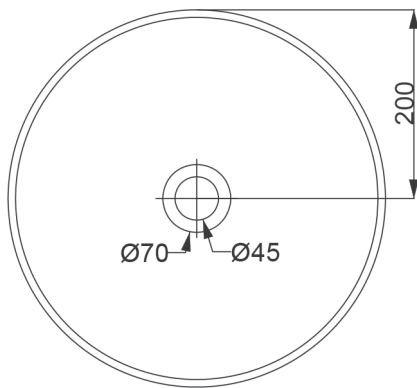

SLEEK

A051 – CERAMIC BASIN

Dimensions - W 400mm H 120mm D 400mm

Michel César

Top View

Side View

Bottom View

Section View