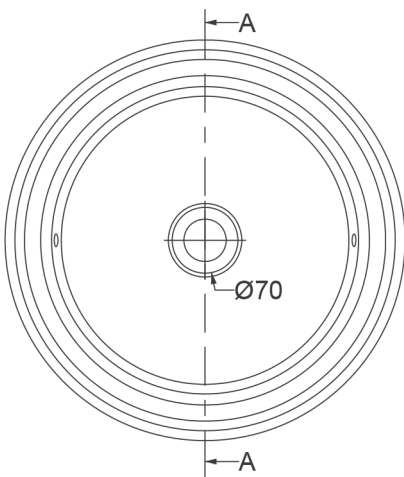

SLEEK

A051 – CERAMIC BASIN

Dimensions - W 400mm H 120mm D 400mm

Michel César

Top View

Side View

Bottom View

Section View