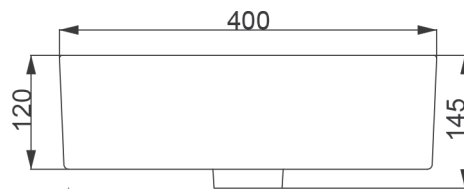

SLEEK

A051 – CERAMIC BASIN

Dimensions - W 400mm H 120mm D 400mm

Michel César

Top View

Side View

Bottom View

Section View