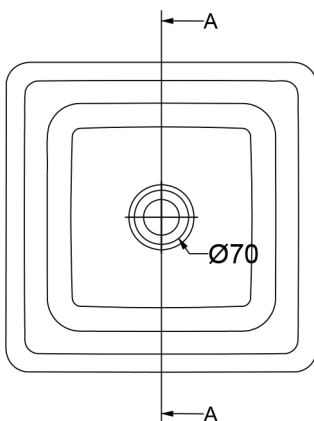

SLEEK

A054 - CERAMIC BASIN

Dimensions - W 400mm H 120mm D 400mm

Michel César

Top View

Side View

Bottom View

Section View