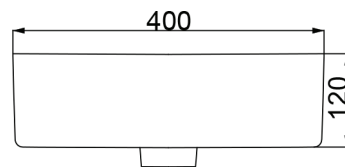

SLEEK

A054 - CERAMIC BASIN

Dimensions - W 400mm H 120mm D 400mm

Michel César

Top View

Side View

Bottom View

Section View