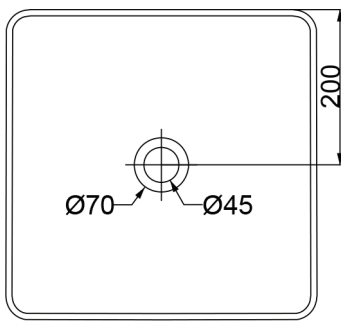

SLEEK

A054 - CERAMIC BASIN

Dimensions - W 400mm H 120mm D 400mm

Michel César

Top View

Side View

Bottom View

Section View