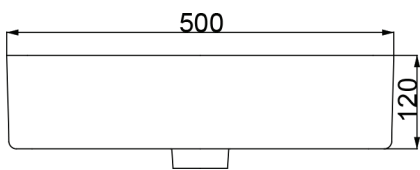

SLEEK

A055 - CERAMIC BASIN

Dimensions - W 500mm H 120mm D 350mm

Michel César

Top View

Side View

Front View

Section View

Bottom View