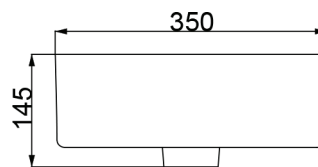

SLEEK

A055 - CERAMIC BASIN

Dimensions - W 500mm H 120mm D 350mm

Michel César

Top View

Side View

Front View

Section View

Bottom View