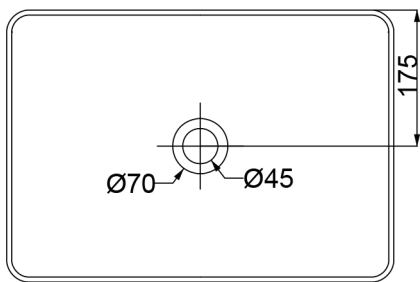

SLEEK

A055 - CERAMIC BASIN

Dimensions - W 500mm H 120mm D 350mm

Michel César

Top View

Side View

Front View

Section View

Bottom View