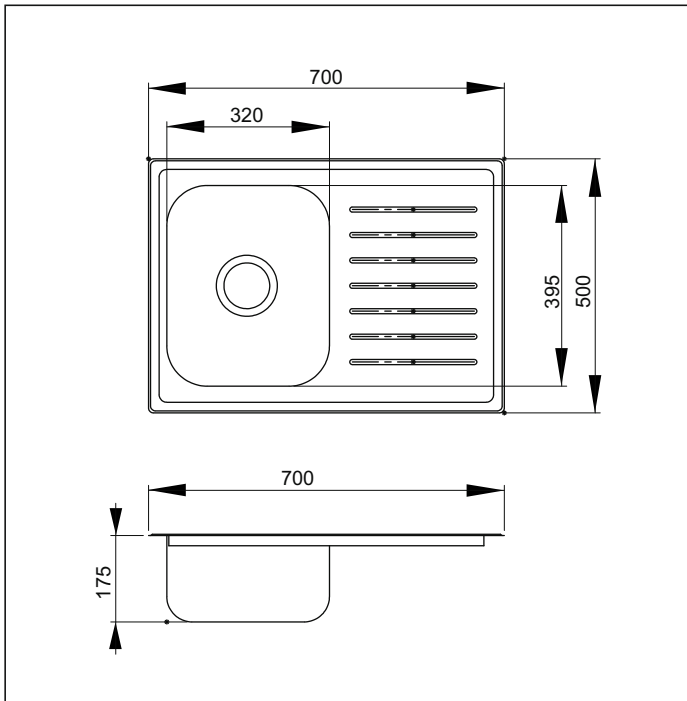

## Arctic Sink - 1 bowl + drainer

aquatica 

**Code: AQ ARCTIC**

**Size:** 700 x 500mm

**Bowl:** 395 x 320 x 175mm deep

Supplied with one strainer waste with overflow  
Manufactured from AISI 304 Grade Stainless Steel  
Sound deadening material on drainer and bowl  
Low profile edge for easy cleaning  
Can be undermounted  
Sink can be reversed

**Note:** Minimum cabinetry size required to clear bowls is 330mm + overflow (25mm) x 405mm

All sinks are punched with a 92mm hole and depressed to fit 112mm or 114mm basket wastes.  
Overflow requires 25mm to clear cabinetry