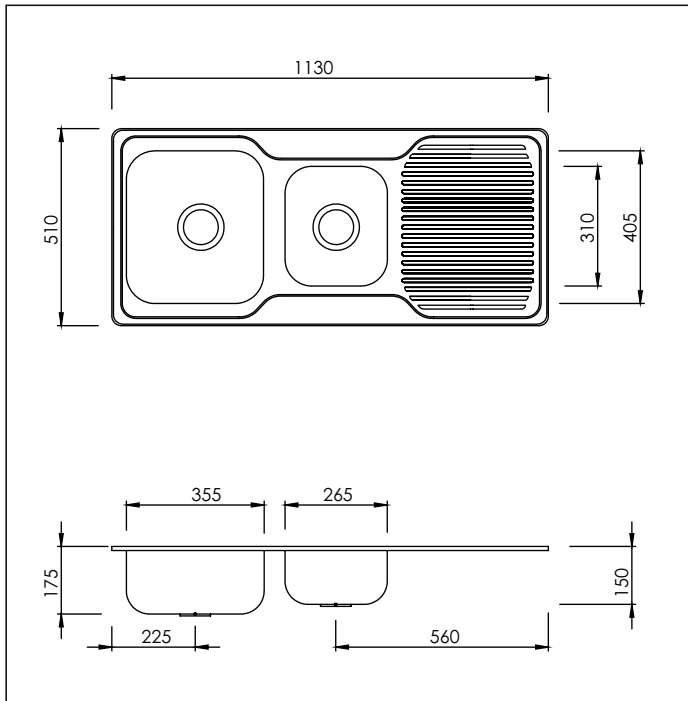

Aquatica Stainless Steel Sink

Petite Sink - 1 Bowl + drainer

aquatica

Code: AQ CARIBBEAN SK Silk finish

Code: AQ CARIBBEAN LN Linen finish

Size: 1130 x 510mm

Bowl: 405 x 355 x 180mm deep (17 litres at overflow)

310 x 265 x 150mm deep (9 litres at lip)

Finish: Silk, Linen

Supplied with one strainer waste with overflow

Manufactured from AISI 304 Grade Stainless Steel

Sound deadening material on drainer and bowl

Low profile edge for easy cleaning

Can be undermounted

Sink can be reversed

Note: Minimum cabinetry size required to clear bowls is 665mm x 415mm

All sinks are punched with a 92mm hole and depressed to fit 112mm or 114mm basket wastes.

Overflow requires 25mm to clear cabinetry