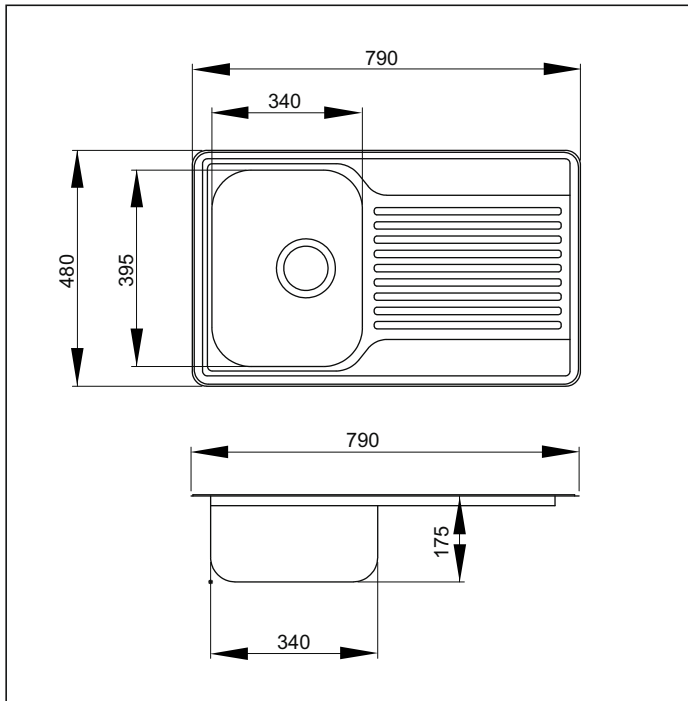

## Como Sink - 1 bowl + drainer

aquatica

**Code: AQ COMO**

**Size:** 790 x 480mm

**Bowl:** 395 x 340 x 175mm deep

Supplied with one strainer waste with overflow  
Manufactured from AISI 304 Grade Stainless Steel  
Sound deadening material on drainer and bowl  
Low profile edge for easy cleaning  
Can be undermounted  
Sink can be reversed

**Note:** Minimum cabinetry size required to clear bowls is 350mm + overflow (25mm) x 405mm

All sinks are punched with a 92mm hole and depressed to fit  
112mm or 114mm basket wastes.  
Overflow requires 25mm to clear cabinetry