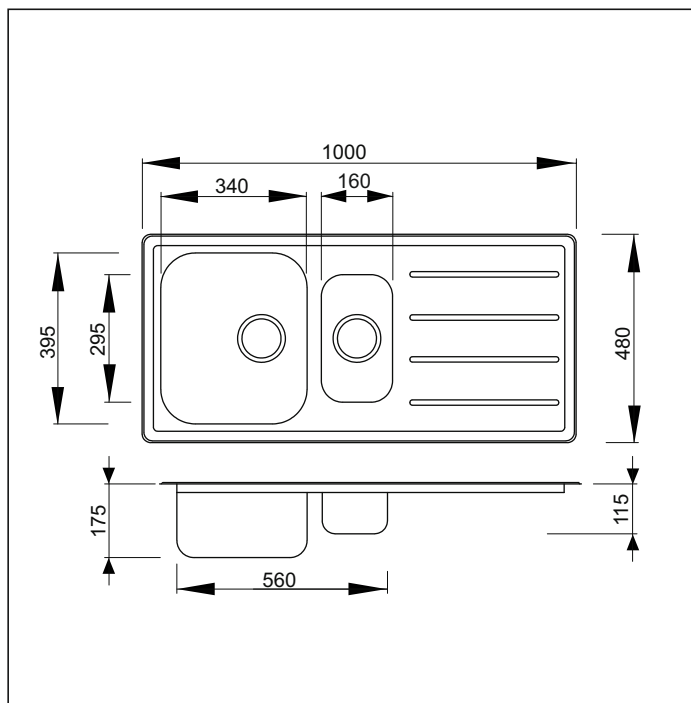

Aquatica Stainless Steel Sink

Garda Sink - 1 1/4 bowl + drainer

aquatica

Code: AQ GARDA

Size: 1000 x 480mm

Bowl: 395 x 340 x 175mm deep
295 x 160 x 115mm deep

Supplied with one strainer waste with overflow
Manufactured from AISI 304 Grade Stainless Steel
Sound deadening material on drainer and bowl
Low profile edge for easy cleaning
Can be undermounted
Sink can be reversed

Note: Minimum cabinetry size required to clear bowls is 570mm + overflow (25mm) x 405mm

All sinks are punched with a 92mm hole and depressed to fit
112mm or 114mm basket wastes.
Overflow requires 25mm to clear cabinetry