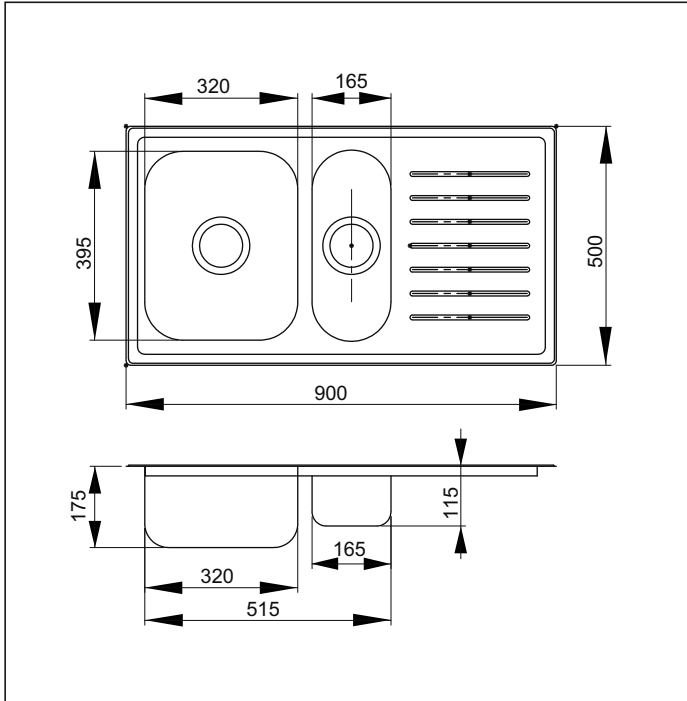

Aquatica Stainless Steel Sink

Pacific Sink - 1 + 1/4 bowl + drainer

aquatica

Code: AQ PACIFIC

Size: 900 x 500mm

Bowl: 395 x 320 x 175mm deep
395 x 165 x 115mm deep

Supplied with one strainer waste with overflow
Manufactured from AISI 304 Grade Stainless Steel
Sound deadening material on drainer and bowl
Low profile edge for easy cleaning
Can be undermounted
Sink can be reversed

Note: Minimum cabinetry size required to clear bowls is 525mm + overflow (25mm) x 405mm

All sinks are punched with a 92mm hole and depressed to fit
112mm or 114mm basket wastes.
Overflow requires 25mm to clear cabinetry