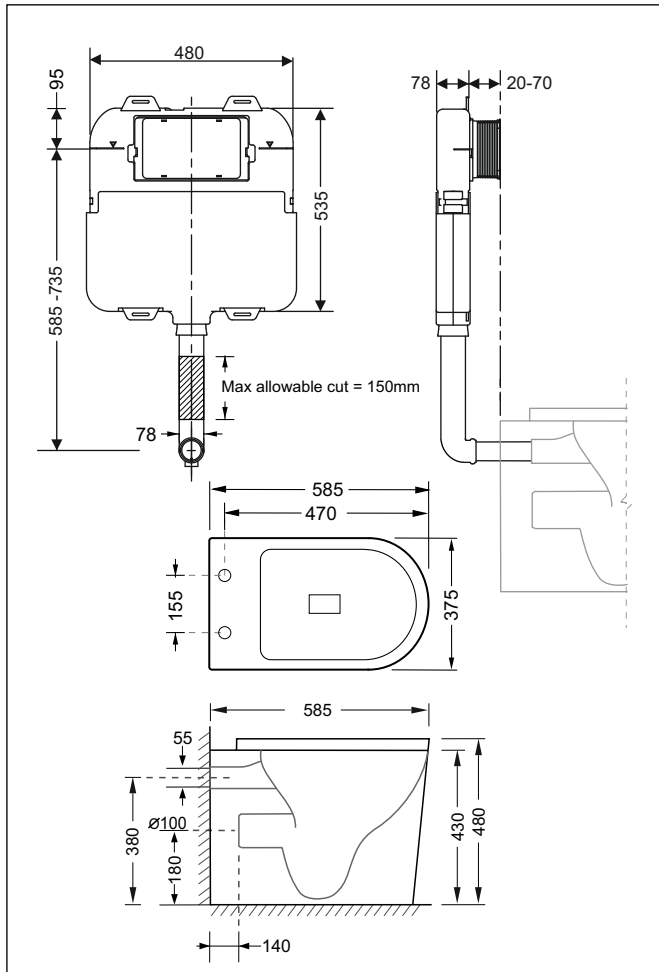

## Wall Faced Toilet

aquatica

**Code: AR TOILET**

**Code: AR INWALL CISTERN** (Cistern only)

**Code: AR TOILET NO CIST** (Toilet only)

**Finish:** Vitreous China bowl

**Floor to Seat Height:** 430mm

**Base Dimension:** 435mm (L) x 310mm (W)

**Overall Dimension:** 585mm (L) x 375mm (W) x 480mm (H)

**Features:** Easy release seat / soft close / rimless

**S-trap:** 105mm to 140mm ( if waste pipe is outside this range alternative pan connector is required)

Supplied with pan connector for S-trap configuration

**P-trap:** 180mm from floor

**Colour:** White

In-Wall cistern system and dual flush plate supplied

**Flush Plate:** Chrome or Black option

**Important Note:** Cistern must be a minimum of 20mm behind finished wall surface