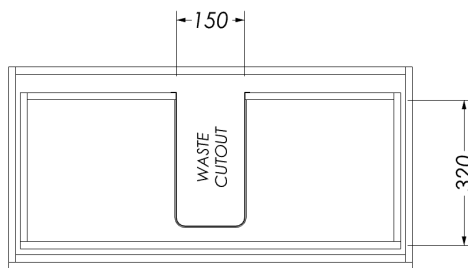

ARRAY BERLIN CARA 900 WALL VANITY

ARRAY BERLIN CABINET

INSTALLATION	Wall hung
CONFIGURATION	1 soft close drawer 1 internal cosmetics drawer <i>OPTIONAL</i>
MATERIAL	Thermoform front panel Colour match melamine sides Moisture resistant board
WIDTH (mm)	890
DEPTH (mm)	448
HEIGHT (mm)	450
ORIGIN	Aotearoa / New Zealand

CARA VANITY TOP

FINISH	Gloss white
MATERIAL	Composite
TAP HOLE	Yes
OVERFLOW	No
WASTE SIZE	Suits 32mm and 40mm waste traps
WASTE INCLUDED	No
WIDTH (mm)	900
DEPTH (mm)	452
ORIGIN	PRC

PRODUCT CODES & FINISHES

NOTES

- 5 year warranty**
- Cabinets made from moisture resistant board with PUR bonding technology, sustainably sourced from FSC certified NZ Radiata Pine
- Included - Spacemate™ Waste Trap
- Included - Array Brushed Nickel handle
- Optional - More handle options available at additional cost***
- Optional - Pop-up waste available***

ARRAY BERLIN CARA 900 WALL VANITY

FRONT CROSS SECTION

COSMETICS DRAWER (OPTIONAL) CROSS SECTION

DRAWER CROSS SECTION

JULY 2024

ALL MEASUREMENTS ARE NOMINAL
 **WARRANTIES APPLY TO RESIDENTIAL DOMESTIC USE ONLY. WARRANTY VOID
 IF PRODUCT IS NOT INSTALLED ACCORDING TO OUR SPECIFICATIONS.
 ***FOR FURTHER INFORMATION ON BIPR, INSTALLATION GUIDE AND PRODUCT
 OPTIONS PLEASE REFER TO THE WEBSITE.
 athena.co.nz