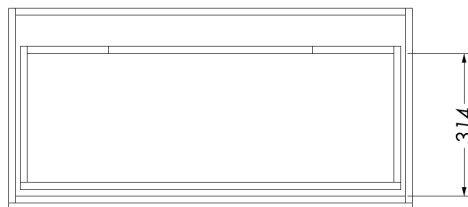

ARRAY BERLIN CARA 900 WALL VANITY

ARRAY BERLIN CABINET

INSTALLATION	Wall hung
CONFIGURATION	1 soft close drawer 1 internal cosmetics drawer <i>OPTIONAL</i>
MATERIAL	Thermoform front panel Colour match melamine sides Moisture resistant board
WIDTH (mm)	890
DEPTH (mm)	448
HEIGHT (mm)	450
ORIGIN	Aotearoa / New Zealand

ARRAY BERLIN CARA 900 WALL VANITY

FRONT CROSS SECTION

COSMETICS DRAWER (OPTIONAL) CROSS SECTION

DRAWER CROSS SECTION

JULY 2024

ALL MEASUREMENTS ARE NOMINAL
 **WARRANTIES APPLY TO RESIDENTIAL DOMESTIC USE ONLY. WARRANTY VOID
 IF PRODUCT IS NOT INSTALLED ACCORDING TO OUR SPECIFICATIONS.
 ***FOR FURTHER INFORMATION ON BIPR, INSTALLATION GUIDE AND PRODUCT
 OPTIONS PLEASE REFER TO THE WEBSITE.
 athena.co.nz