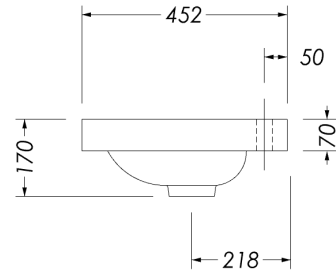

ARRAY BERLIN CARA 900 WALL VANITY

FRONT CROSS SECTION