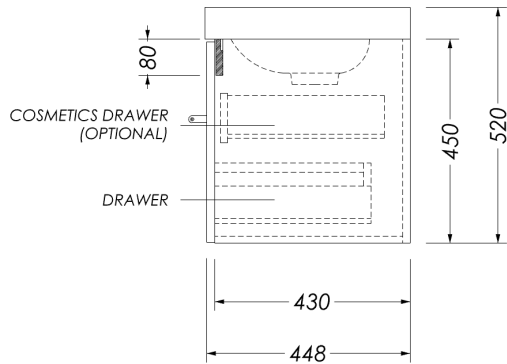

ARRAY BERLIN CARA 900 WALL VANITY

FRONT CROSS SECTION