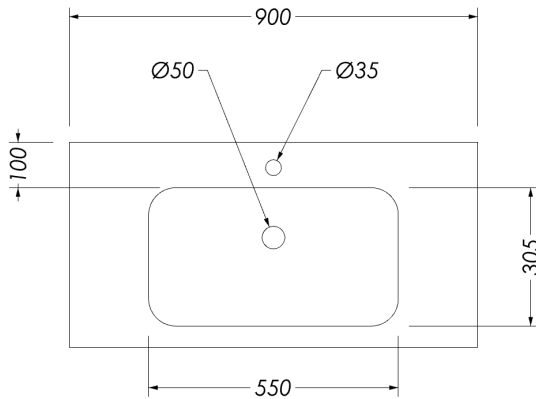

ARRAY BERLIN CARA 900 WALL VANITY

FRONT CROSS SECTION