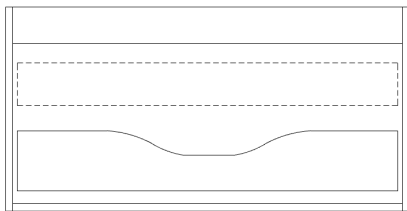

ARRAY BERLIN CARA 900 WALL VANITY

FRONT CROSS SECTION