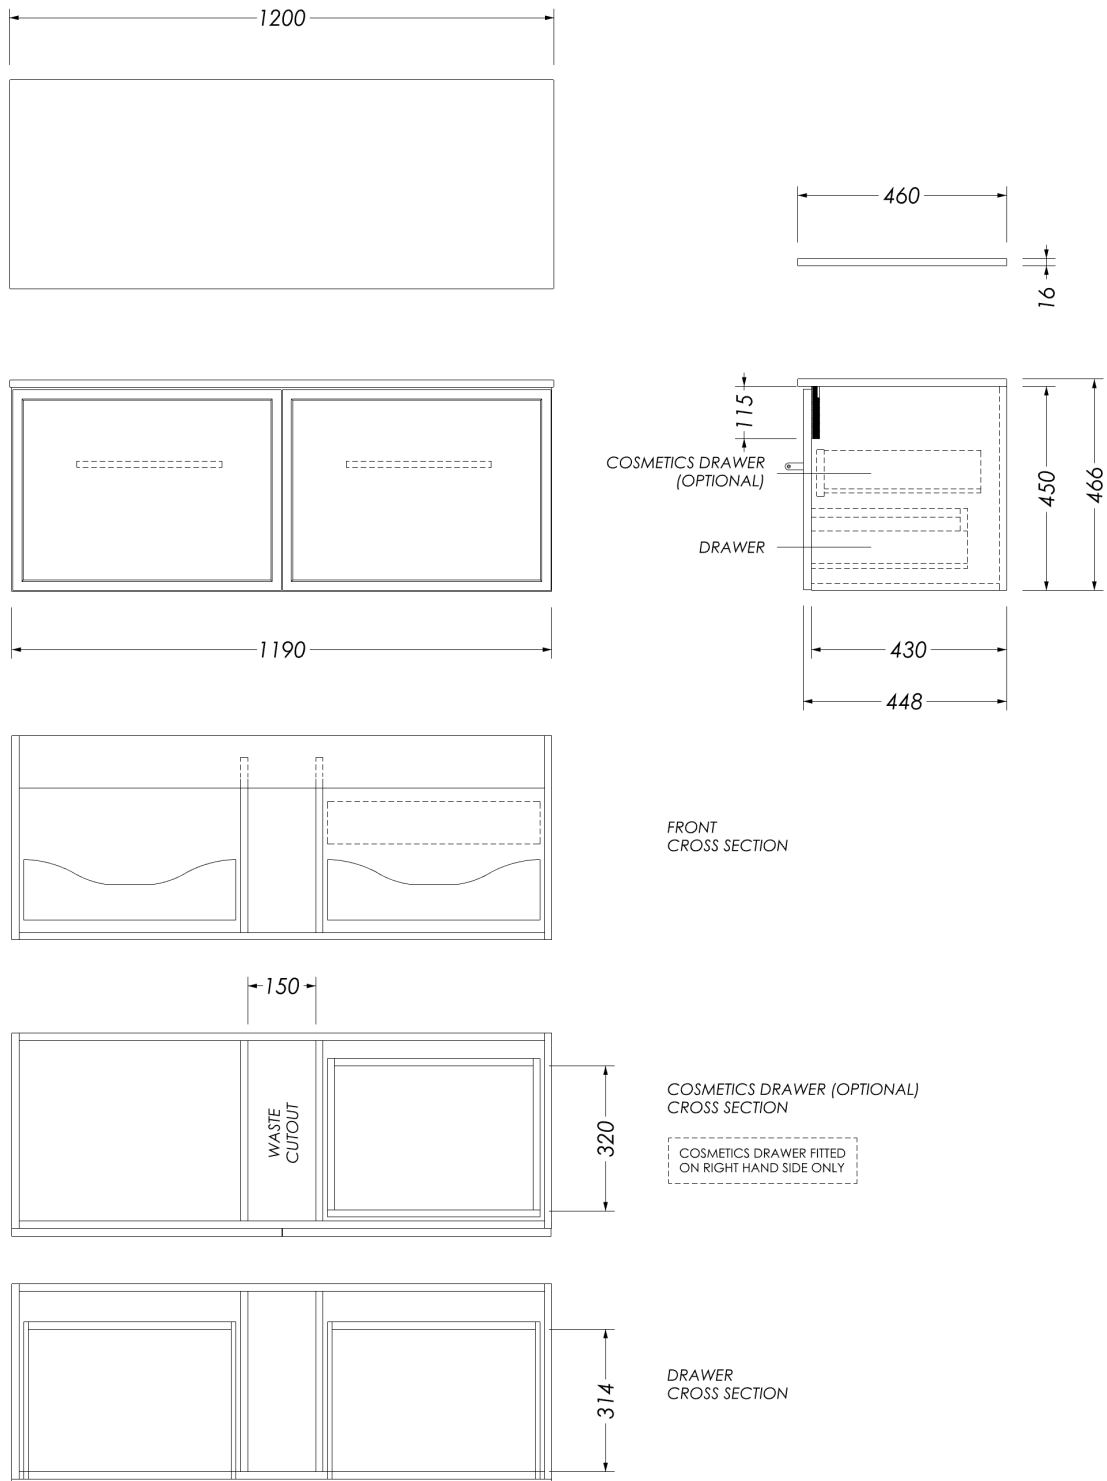

ARRAY BERLIN PRO 1200 WALL VANITY

JULY 2024

ALL MEASUREMENTS ARE NOMINAL
**WARRANTIES APPLY TO RESIDENTIAL DOMESTIC USE ONLY. WARRANTY VOID
IF PRODUCT IS NOT INSTALLED ACCORDING TO OUR SPECIFICATIONS.
***FOR FURTHER INFORMATION ON BIPR, INSTALLATION GUIDE AND PRODUCT
OPTIONS PLEASE REFER TO THE WEBSITE.
athena.co.nz