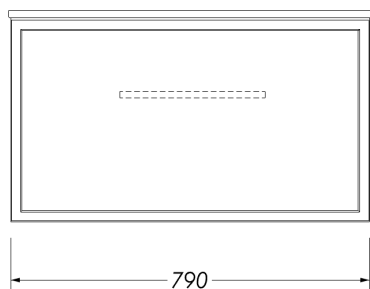

ARRAY BERLIN PRO 800 WALL VANITY

FRONT CROSS SECTION