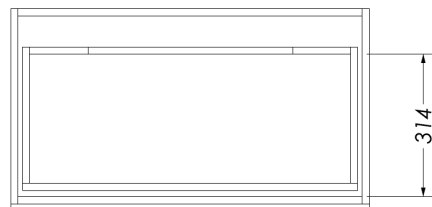

DRAWER CROSS SECTION

JULY 2024

ALL MEASUREMENTS ARE NOMINAL
**WARRANTIES APPLY TO RESIDENTIAL DOMESTIC USE ONLY. WARRANTY VOID IF PRODUCT IS NOT INSTALLED ACCORDING TO OUR SPECIFICATIONS.
***FOR FURTHER INFORMATION ON BIPR, INSTALLATION GUIDE AND PRODUCT OPTIONS PLEASE REFER TO THE WEBSITE.
athena.co.nz