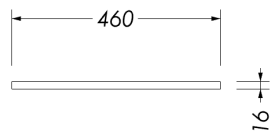

ARRAY BERLIN PRO 800 WALL VANITY

FRONT CROSS SECTION