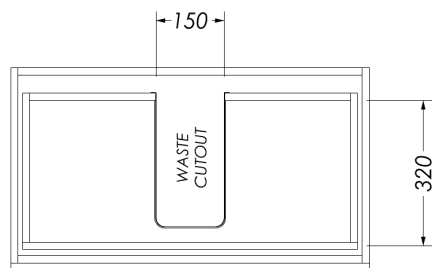

ARRAY BERLIN PRO 800 WALL VANITY

ARRAY BERLIN CABINET

INSTALLATION	Wall hung
CONFIGURATION	1 soft close drawer 1 internal cosmetics drawer <i>OPTIONAL</i>
MATERIAL	Thermoform front panel Colour match melamine sides Moisture resistant board
WIDTH (mm)	790
DEPTH (mm)	448
HEIGHT (mm)	450
ORIGIN	Aotearoa / New Zealand

PRO VANITY TOP

FINISH	Matt white
MATERIAL	Solid surface
WIDTH (mm)	800
DEPTH (mm)	460
ORIGIN	PRC

PRODUCT CODES & FINISHES

			
Ranfurlly Oak Thermoform	Tusk Thermoform	White Satin Thermoform	Slate Thermoform
AR080SNBSB27	AR080SNBSB41	AR080SNBSB42	AR080SNBSB43
AR080SNBSB27D*	AR080SNBSB41D*	AR080SNBSB42D*	AR080SNBSB43D*

*INCLUDES COSMETICS DRAWER

NOTES

- 5 year warranty**
- Cabinets made from moisture resistant board with PUR bonding technology, sustainably sourced from FSC certified NZ Radiata Pine
- Included - Spacemate™ Waste Trap
- Included - Array Brushed Nickel handle
- Optional - More handle options available at additional cost***
- Optional - Bench top basins sold separately***
- Optional - Pop-up waste available***

ARRAY BERLIN PRO 800 WALL VANITY

FRONT CROSS SECTION

COSMETICS DRAWER (OPTIONAL) CROSS SECTION

DRAWER CROSS SECTION

JULY 2024

ALL MEASUREMENTS ARE NOMINAL
 **WARRANTIES APPLY TO RESIDENTIAL DOMESTIC USE ONLY. WARRANTY VOID IF PRODUCT IS NOT INSTALLED ACCORDING TO OUR SPECIFICATIONS.
 ***FOR FURTHER INFORMATION ON BIPR, INSTALLATION GUIDE AND PRODUCT OPTIONS PLEASE REFER TO THE WEBSITE.
athena.co.nz