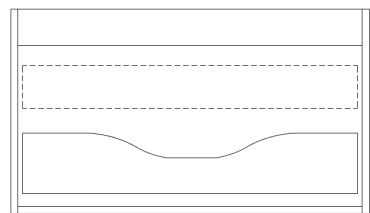

ARRAY BERLIN PRO 800 WALL VANITY

FRONT CROSS SECTION