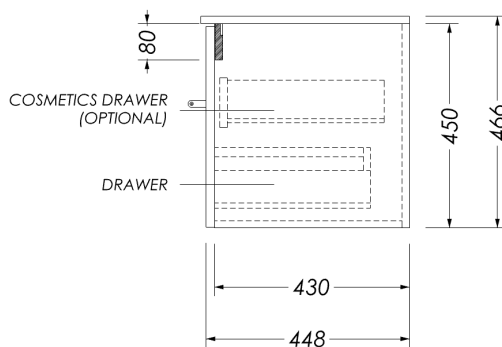

ARRAY BERLIN PRO 800 WALL VANITY

ARRAY BERLIN CABINET

INSTALLATION	Wall hung
CONFIGURATION	1 soft close drawer 1 internal cosmetics drawer <i>OPTIONAL</i>
MATERIAL	Thermoform front panel Colour match melamine sides Moisture resistant board
WIDTH (mm)	790
DEPTH (mm)	448
HEIGHT (mm)	450
ORIGIN	Aotearoa / New Zealand

PRO VANITY TOP

FINISH	Matt white
MATERIAL	Solid surface
WIDTH (mm)	800
DEPTH (mm)	460
ORIGIN	PRC

PRODUCT CODES & FINISHES

			
Ranfurlly Oak Thermoform	Tusk Thermoform	White Satin Thermoform	Slate Thermoform
AR080SNBSB27	AR080SNBSB41	AR080SNBSB42	AR080SNBSB43
AR080SNBSB27D*	AR080SNBSB41D*	AR080SNBSB42D*	AR080SNBSB43D*

ARRAY BERLIN PRO 800 WALL VANITY

FRONT CROSS SECTION

COSMETICS DRAWER (OPTIONAL) CROSS SECTION

DRAWER CROSS SECTION

JULY 2024

ALL MEASUREMENTS ARE NOMINAL
 **WARRANTIES APPLY TO RESIDENTIAL DOMESTIC USE ONLY. WARRANTY VOID IF PRODUCT IS NOT INSTALLED ACCORDING TO OUR SPECIFICATIONS.
 ***FOR FURTHER INFORMATION ON BIPR, INSTALLATION GUIDE AND PRODUCT OPTIONS PLEASE REFER TO THE WEBSITE.
athena.co.nz