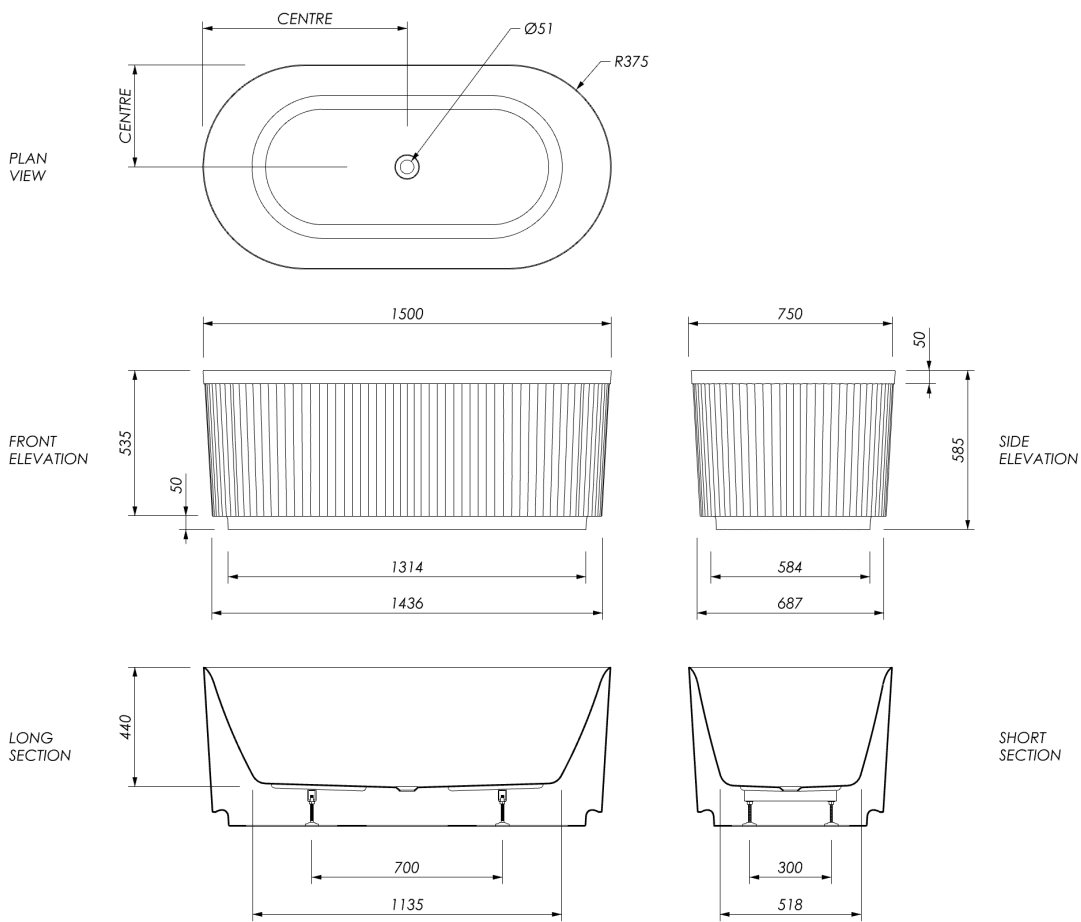

RIADA 1500 FREESTANDING BATH

AUGUST 2024

ALL MEASUREMENTS ARE NOMINAL
*WARRANTIES APPLY TO RESIDENTIAL DOMESTIC USE ONLY. WARRANTY VOID
IF PRODUCT IS NOT INSTALLED ACCORDING TO OUR SPECIFICATIONS.
**FOR FURTHER INFORMATION ON BIPR, INSTALLATION GUIDE AND PRODUCT
OPTIONS PLEASE REFER TO THE WEBSITE.
athena.co.nz