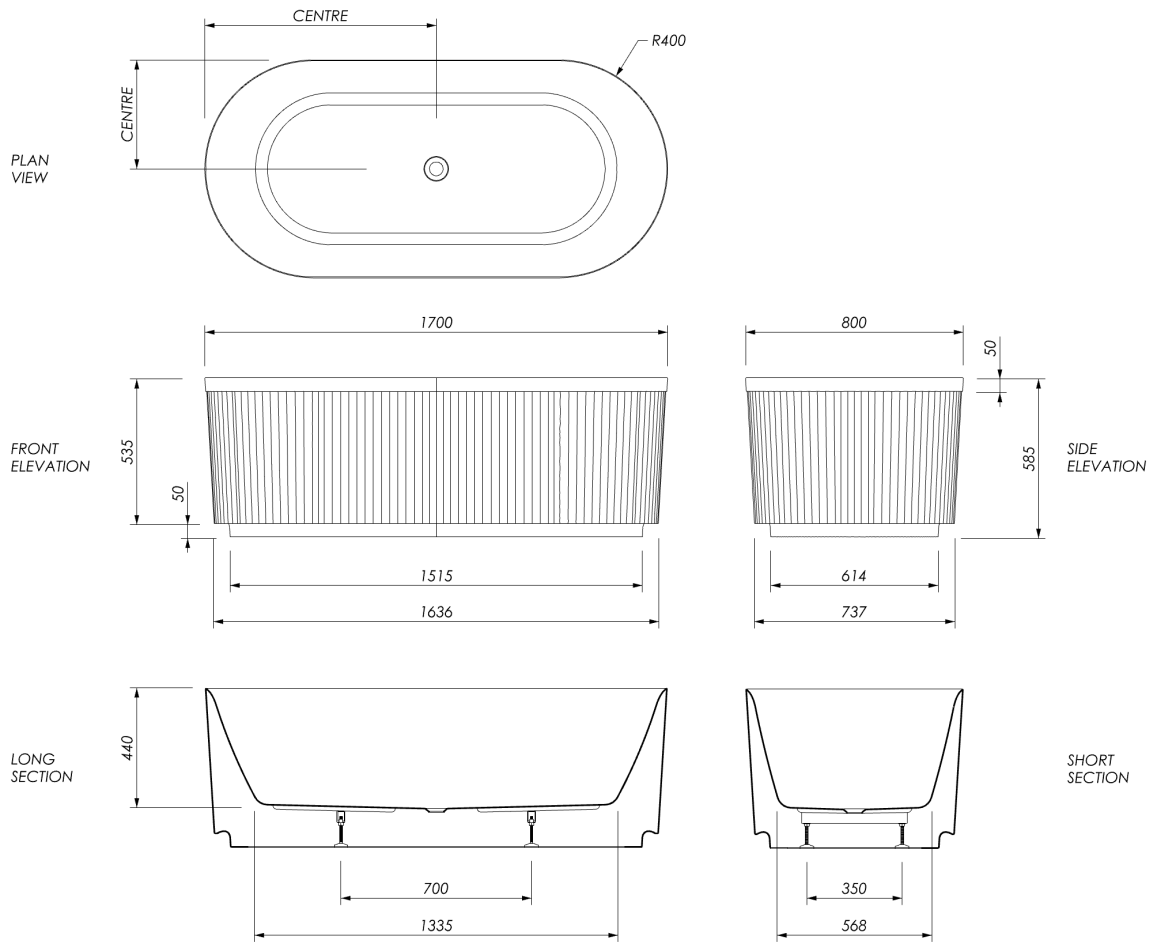

RIADA 1700 FREESTANDING BATH

AUGUST 2024

ALL MEASUREMENTS ARE NOMINAL
*WARRANTIES APPLY TO RESIDENTIAL DOMESTIC USE ONLY. WARRANTY VOID
IF PRODUCT IS NOT INSTALLED ACCORDING TO OUR SPECIFICATIONS.
**FOR FURTHER INFORMATION ON BIFR, INSTALLATION GUIDE AND PRODUCT
OPTIONS PLEASE REFER TO THE WEBSITE.
athena.co.nz