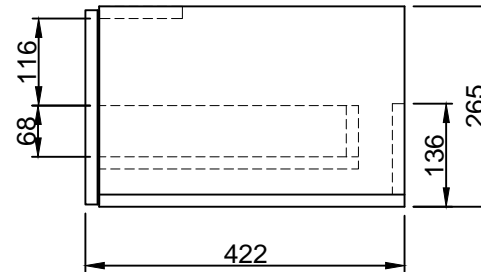

## 450mm Fleet Drawer

All Dimensions are nominal

## 600mm Fleet Drawer

All Dimensions are nominal

## 857mm Fleet Drawer

All Dimensions are nominal

## 1157mm Fleet Drawer

All Dimensions are nominal