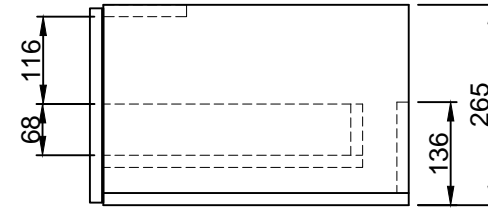

## 450mm Fleet Drawer

All Dimensions are nominal

## 600mm Fleet Drawer

All Dimensions are nominal

## 857mm Fleet Drawer

All Dimensions are nominal

## 1157mm Fleet Drawer

All Dimensions are nominal