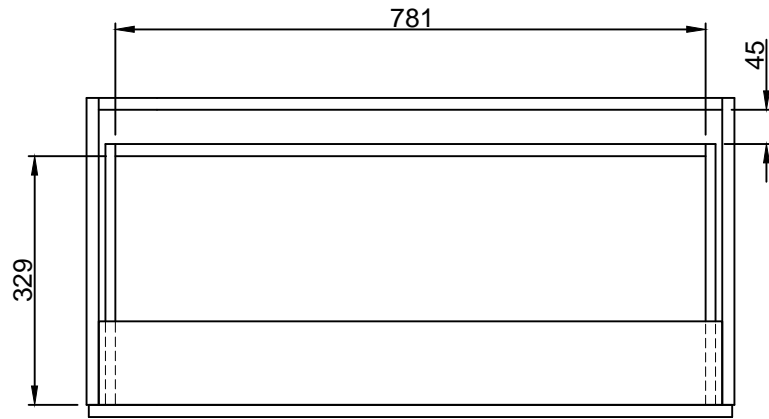

## 450mm Fleet Drawer

All Dimensions are nominal

## 600mm Fleet Drawer

All Dimensions are nominal

## 857mm Fleet Drawer

All Dimensions are nominal

## 1157mm Fleet Drawer

All Dimensions are nominal