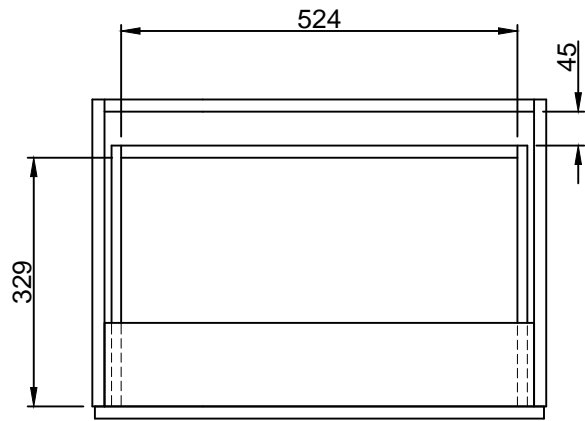

## 450mm Fleet Drawer

All Dimensions are nominal

## 600mm Fleet Drawer

All Dimensions are nominal

## 857mm Fleet Drawer

All Dimensions are nominal

## 1157mm Fleet Drawer

All Dimensions are nominal