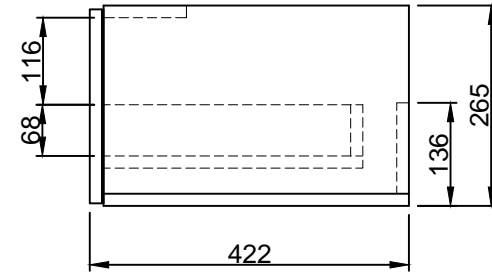

## 450mm Fleet Drawer

All Dimensions are nominal

## 600mm Fleet Drawer

All Dimensions are nominal

## 857mm Fleet Drawer

All Dimensions are nominal

## 1157mm Fleet Drawer

All Dimensions are nominal