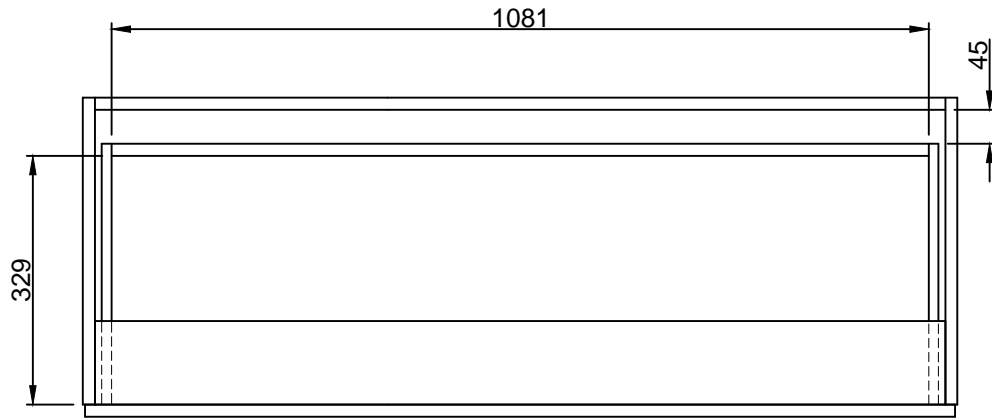

## 450mm Fleet Drawer

All Dimensions are nominal

## 600mm Fleet Drawer

All Dimensions are nominal

## 857mm Fleet Drawer

All Dimensions are nominal

## 1157mm Fleet Drawer

All Dimensions are nominal