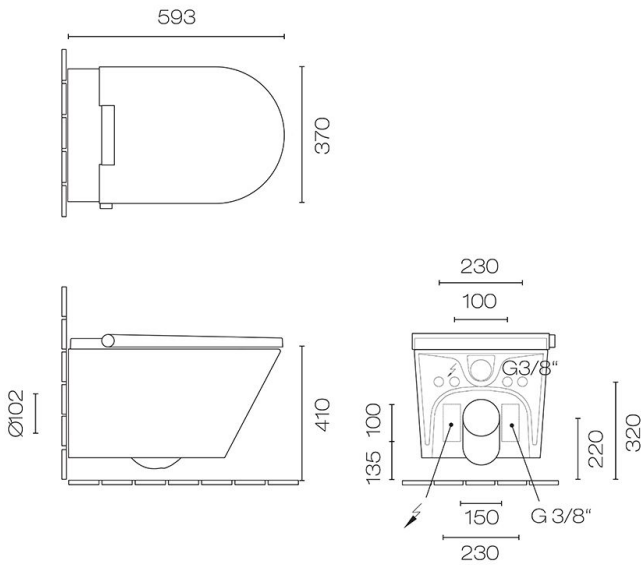

Axent.One Plus Wall Hung Intelligent Shower Toilet

Code: AXE310

Brand	Axent
Designer	Matteo Thun & Antonio Rodriguez
Colour	White
Finish	Gloss
Installation	Wall Hung - Watch Installation Video (Please consult your local council/plumber for regulation backflow prevention information before purchase/installation.)
Includes Cistern	No
WELS Rating	4 Star
Width (mm)	370
Depth (mm)	593
Pan Height	Adjustable on wall hung pan frame
Warranty	Toilet Pan: 15 Years, Seat & Remote: 2 Years
Toilet Seat	Soft Close / Quick Release
Includes Seat	Yes
Trap Options	P Trap Only
Material	Ceramic
Notes	Includes remote control to control shower functions or all functions can be controlled from the Axent smartphone app.
Other Information	Key features include; Rear & Feminine Wash, Heated Seat, Self-Cleaning Nozzles, Air Dryer, Deodorizer & Night Light. Water temperature, intensity & position can be adjusted to suit user.