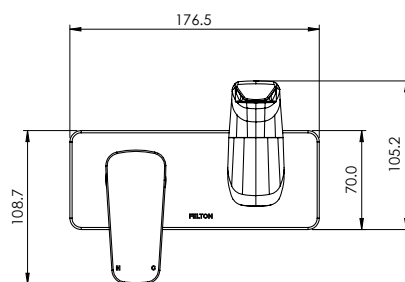

WHEN INSTALLED
AS BASIN MIXER