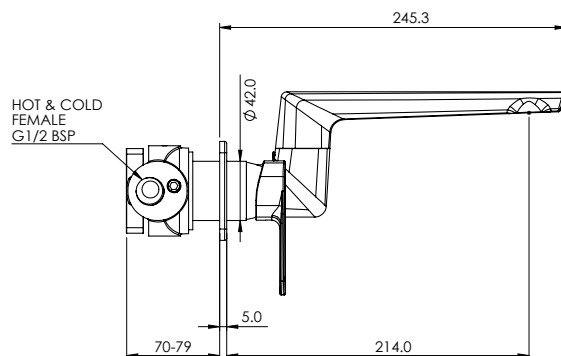

WHEN INSTALLED
AS BASIN MIXER