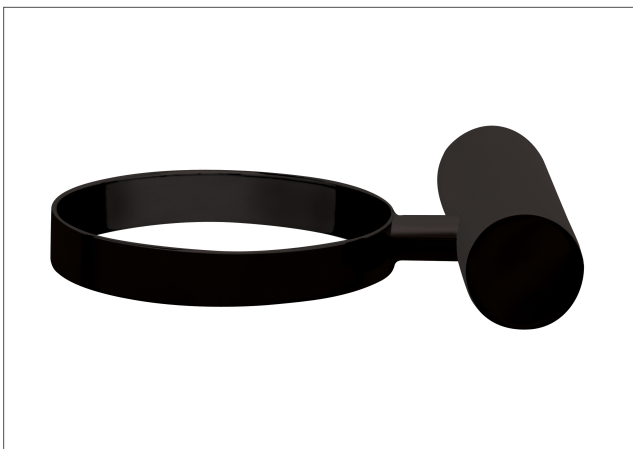

Toilet brush holder ROUND BLACK

Product code : BA10-11 BLACK

140 (w) x 38 (h) x 120 (d) mm

Features: High grade stainless steel with a matt black finish • Guaranteed for 5 years against manufacturing defects • Easily installed into new or existing homes