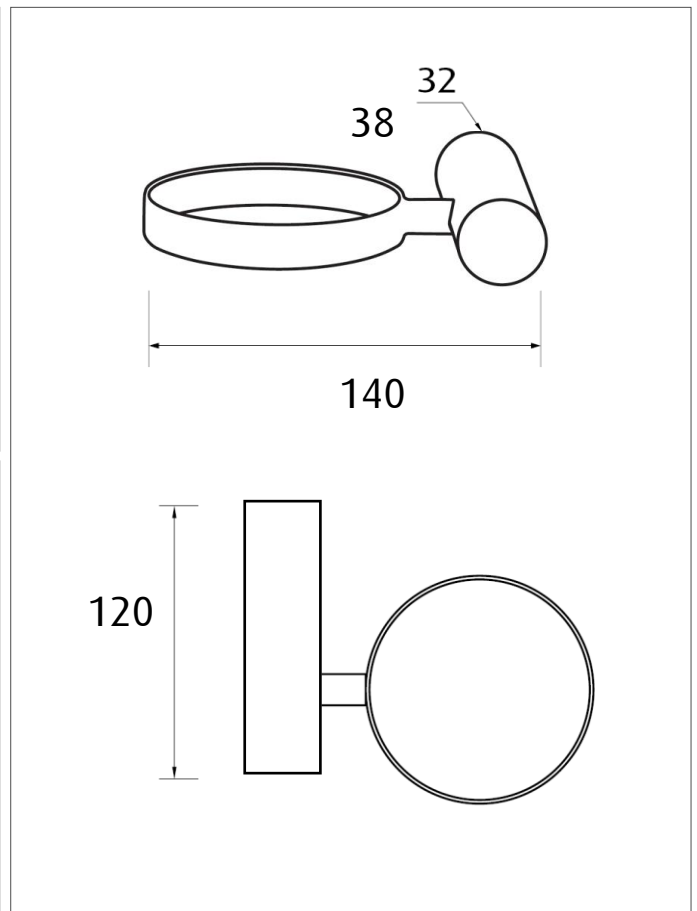

Toilet brush holder ROUND BLACK

Product code : BA10-11 BLACK

140 (w) x 38 (h) x 120 (d) mm

Features: High grade stainless steel with a matt black finish • Guaranteed for 5 years against manufacturing defects • Easily installed into new or existing homes

Note: Manufacturing tolerances could cause variances of ±5mm.

NEW ZEALAND PHONE 0800 805 558 EMAIL info@tbw.co.nz www.tbw.co.nz

AUSTRALIA PHONE 1300 62 11 51 EMAIL info@formebathroomcollection.com.au www.formebathroomcollection.com.au