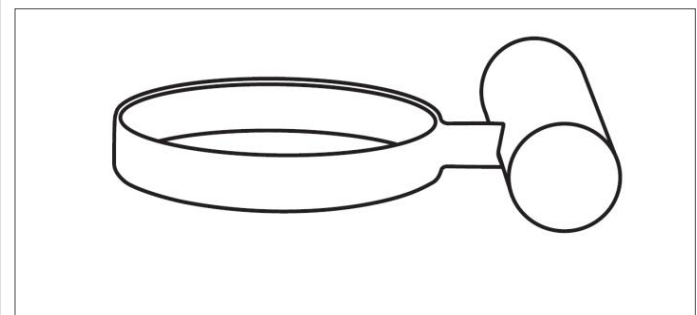

Toilet brush holder ROUND BLACK

Product code : BA10-11 BLACK

140 (w) x 38 (h) x 120 (d) mm

Features: High grade stainless steel with a matt black finish • Guaranteed for 5 years against manufacturing defects • Easily installed into new or existing homes