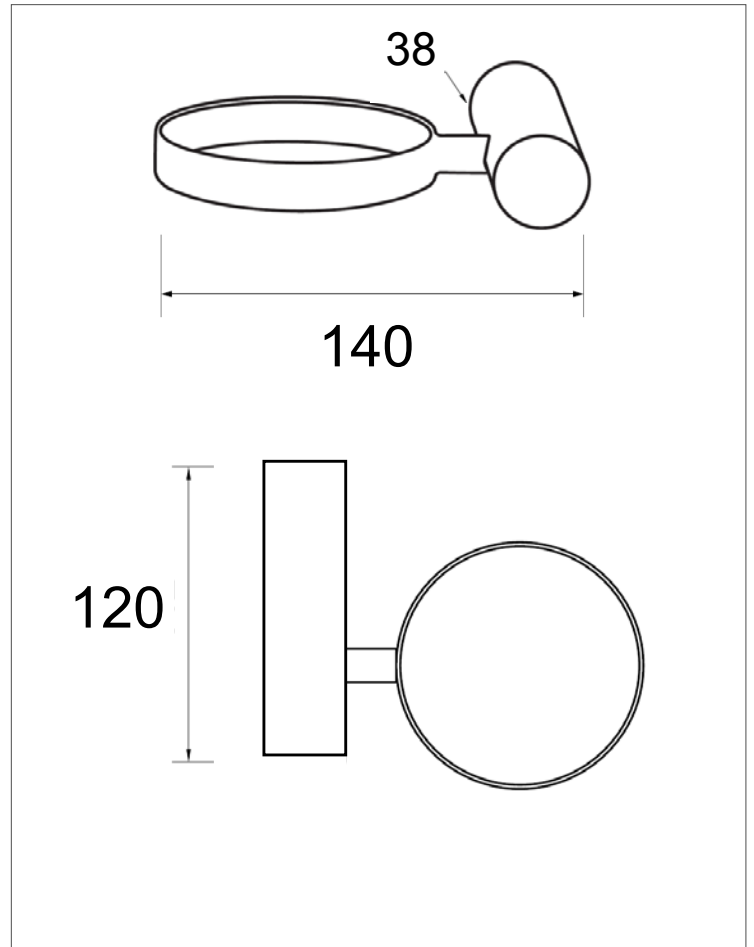

**Toilet brush holder** ROUND

Product code : BA10-11

140 (w) x 38 (h) x 120 (d) mm

**Features:**

Hand polished to a mirror finish • High grade stainless steel • Guaranteed for 5 years against manufacturing defects • Easily installed into new or existing homes

Note: Manufacturing tolerances could cause variances of ±5mm.