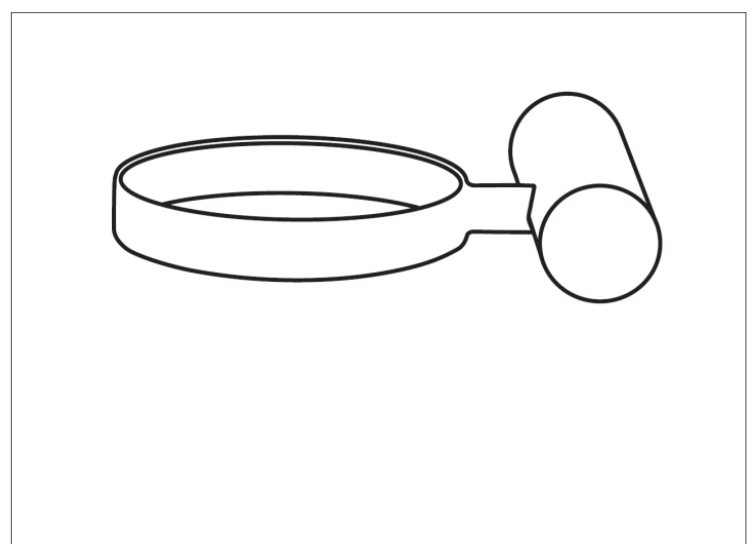

**Toilet brush holder** ROUND

Product code : BA10-11

140 (w) x 38 (h) x 120 (d) mm

**Features:**

Hand polished to a mirror finish • High grade stainless steel • Guaranteed for 5 years against manufacturing defects • Easily installed into new or existing homes

Note: Manufacturing tolerances could cause variances of ±5mm.