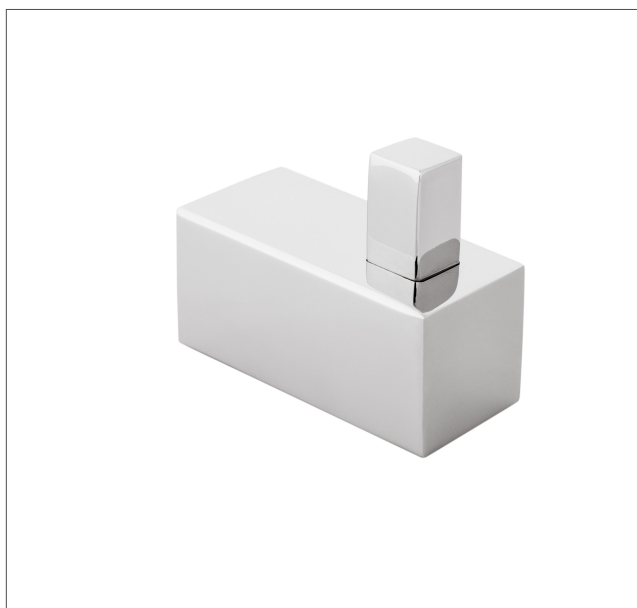

**Single robe hook SQUARE**

Product code : BA11-3

30 (w) x 50 (h) x 60 (d) mm

**Features:**

Hand polished to a mirror finish High grade stainless steel Guaranteed for 5 years against manufacturing defects • Easily installed into new or existing homes