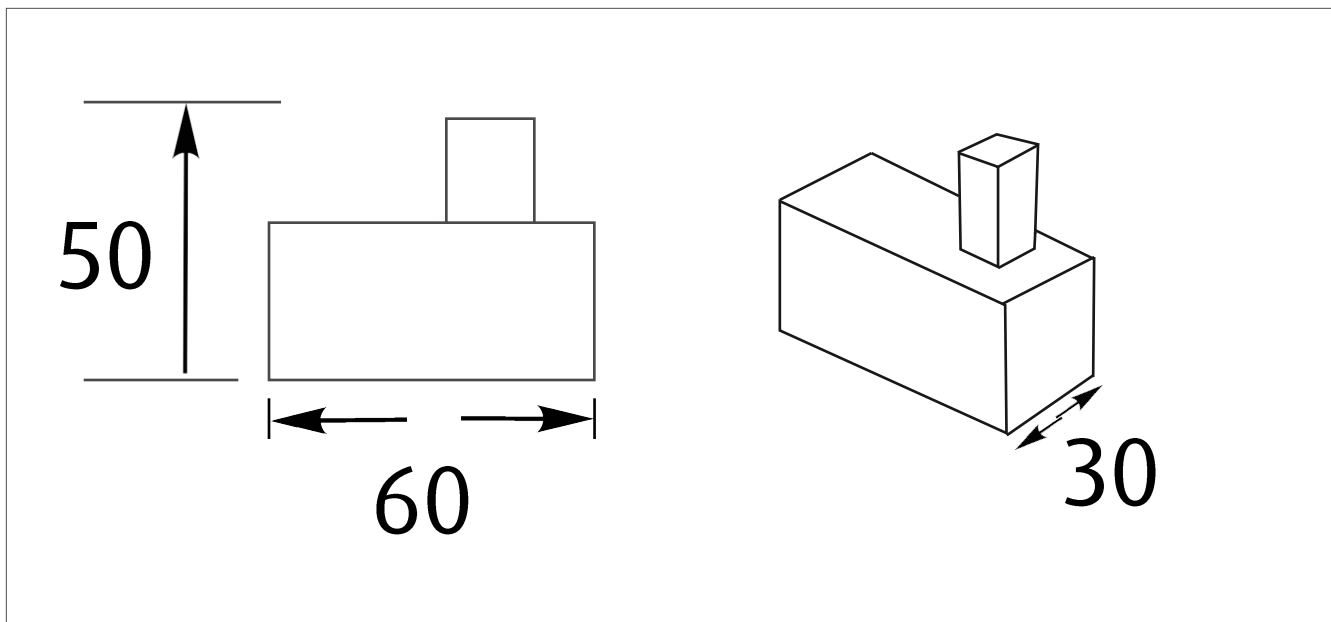

**Single robe hook SQUARE**

Product code : BA11-3

30 (w) x 50 (h) x 60 (d) mm

**Features:**

Hand polished to a mirror finish High grade stainless steel Guaranteed for 5 years against manufacturing defects • Easily installed into new or existing homes

Note: Manufacturing tolerances could cause variances of ±5mm.