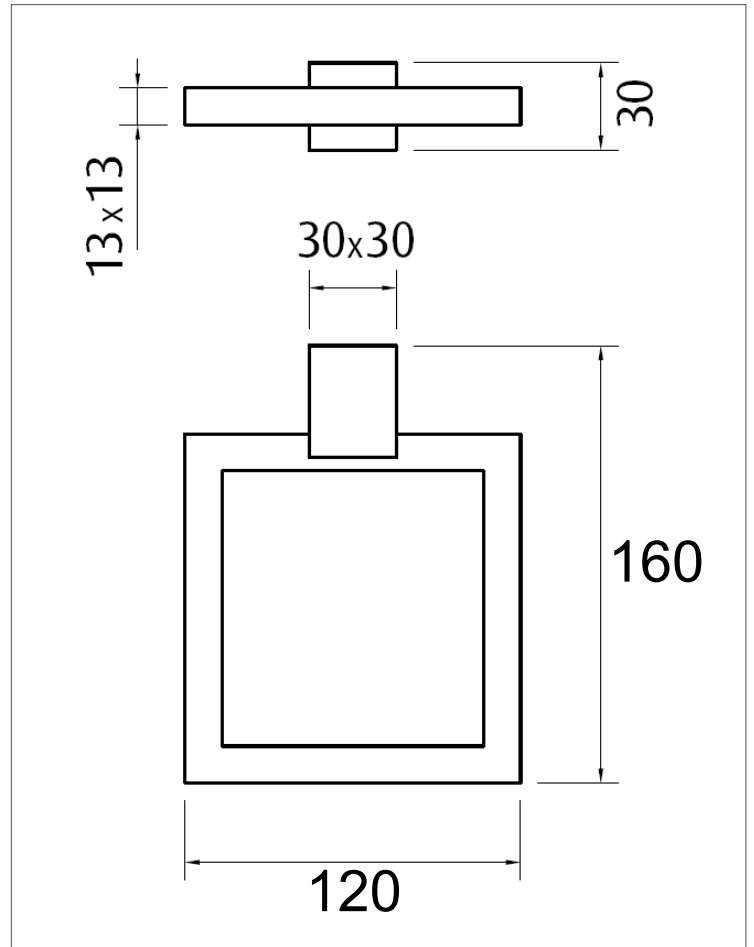

Toilet brush holder SQUARE

Product code : BA11-11

120 (w) x 30 (h) x 160 (d) mm

Features:

Hand polished to a mirror finish • High grade stainless steel • Guaranteed for 5 years against manufacturing defects • Easily installed into new or existing homes

Note: Manufacturing tolerances could cause variances of ±5mm.