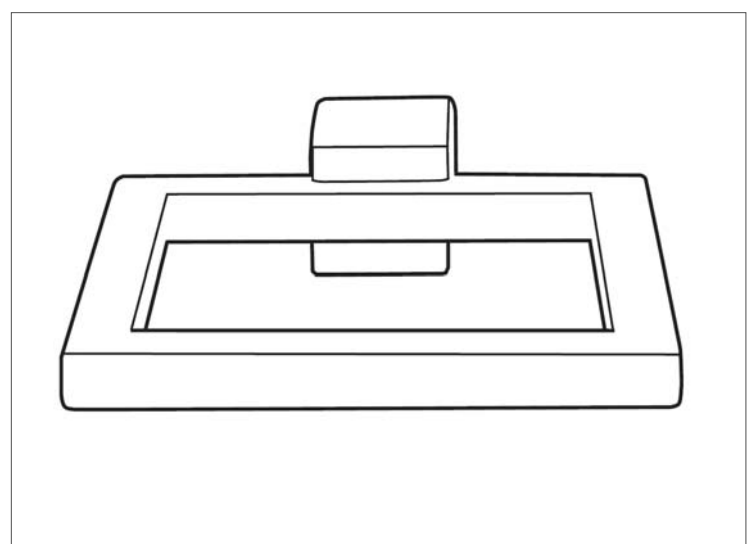

Toilet brush holder SQUARE

Product code : BA11-11

120 (w) x 30 (h) x 160 (d) mm

Features:

Hand polished to a mirror finish • High grade stainless steel • Guaranteed for 5 years against manufacturing defects • Easily installed into new or existing homes

Note: Manufacturing tolerances could cause variances of ±5mm.