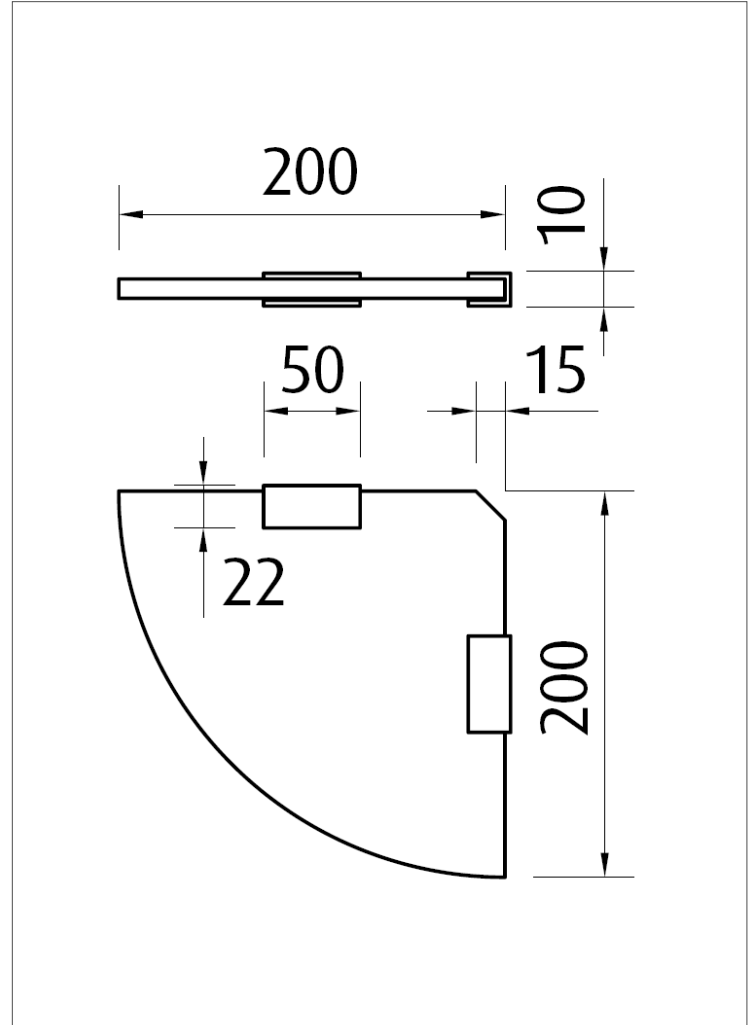

**Toughened glass corner shelf SQUARE**

Product code : BA11-13 200

200 (w) x 10 (h) x 200 (d) mm

**Features:**

Hand polished to a mirror finish • High grade stainless steel • Guaranteed for 5 years against manufacturing defects • Easily installed into new or existing homes

Note: Manufacturing tolerances could cause variances of ±5mm.