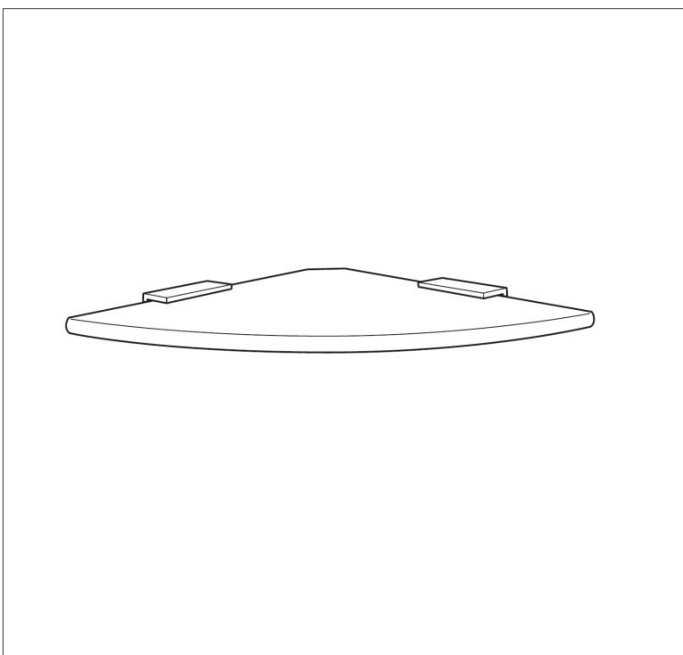

**Toughened glass corner shelf SQUARE**

Product code : BA11-13 200

200 (w) x 10 (h) x 200 (d) mm

**Features:**

Hand polished to a mirror finish • High grade stainless steel • Guaranteed for 5 years against manufacturing defects • Easily installed into new or existing homes

Note: Manufacturing tolerances could cause variances of ±5mm.