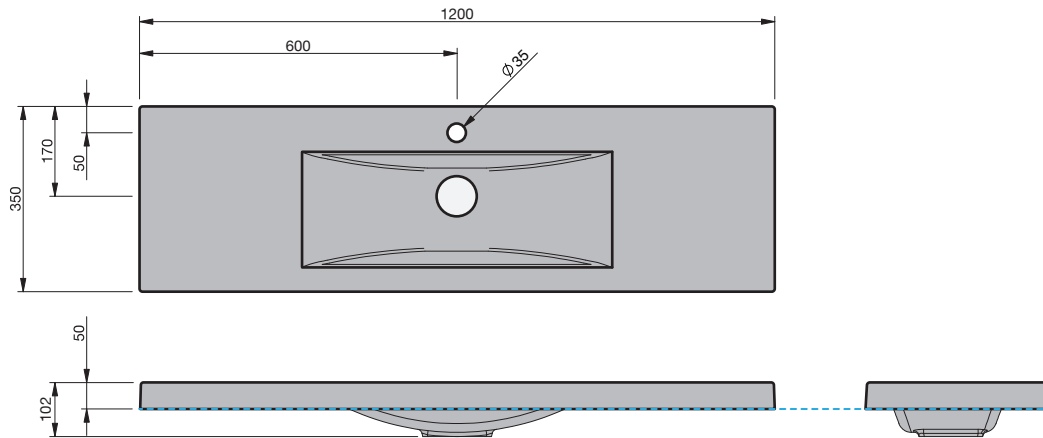

BASIN SPECIFICATION
Selina - 1200

Cabinet range (refer to applicable cabinet data sheet)

CITY 35

Product Features

Type of basin	Console Basin
Material of basin	Mineral Cast
Capacity of basin	5 litre
Overflow Configuration	Overflow not provided
Colour options	White Gloss

- The basin must be sealed to the top with an acetic cured silicone sealant.
- Epoxy type sealants must not be used.

INDICATES TOP SURFACE -----

IMPORTANT NOTE: Throughout this guide, dimensions may vary by ± 2 mm. Please read the installation manual for detailed information on installing the product. St. Michel pursues a policy of continuing improvement in design and manufacturing of its products. The right is therefore reserved to vary specifications without notice. For full installation instructions visit stmichel.co.nz.