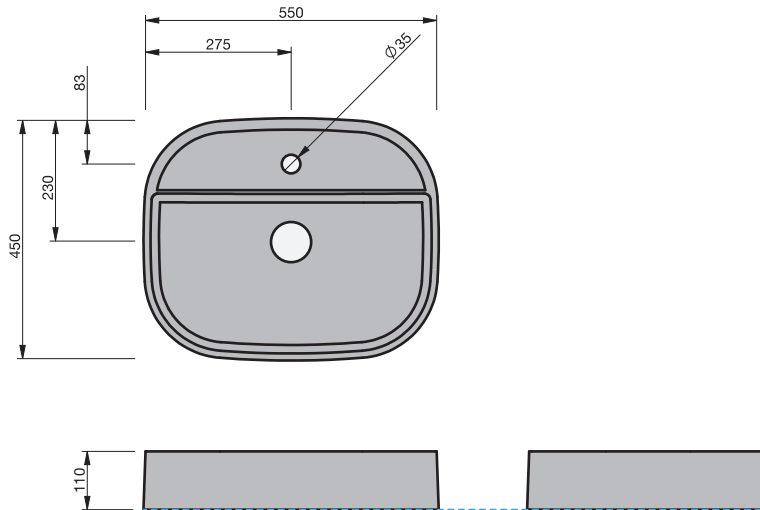

BASIN SPECIFICATION

smartB 7401

Cabinet range (refer to applicable cabinet specifications)

CITY 50

Product Features

Type of basin	Vessel
Material of basin	Ceramic
Capacity of basin	7.5 litre
Overflow Configuration	No Overflow
Colour options	White Gloss, Dusky Matte Black

- The basin must be sealed to the top with an acetic cured silicone sealant.
- Epoxy type sealants must not be used.

INDICATES TOP SURFACE -----

IMPORTANT NOTE: Throughout this guide, dimensions may vary by ± 2 mm. Please read the installation manual for detailed information on installing the product. St. Michel pursues a policy of continuing improvement in design and manufacturing of its products. The right is therefore reserved to vary specifications without notice. For full installation instructions visit stmichel.co.nz.