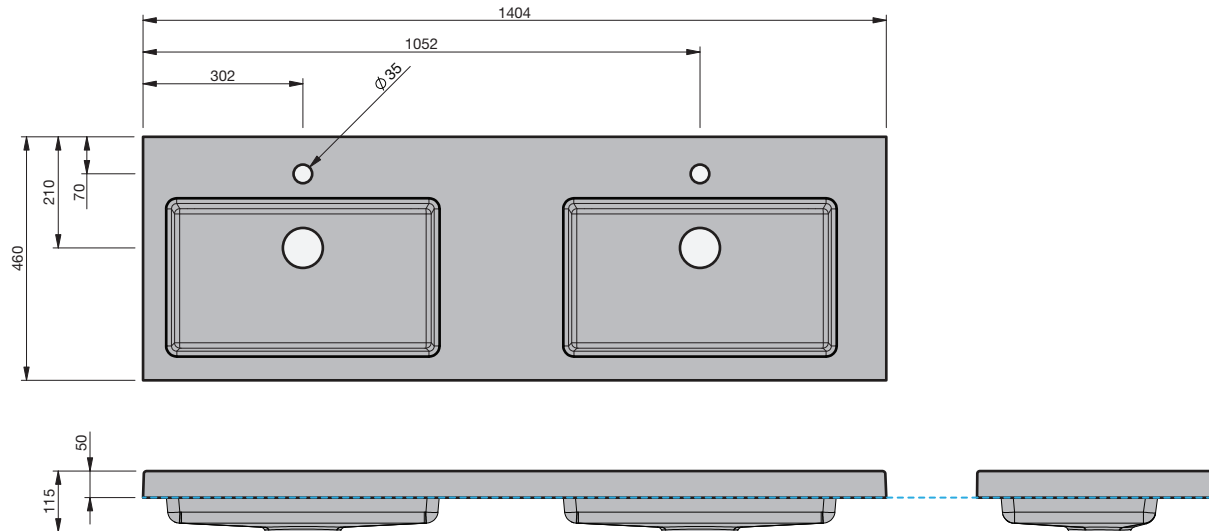

BASIN SPECIFICATION
Sussy - 1400 - Double

Cabinet range (refer to applicable cabinet data sheet)

CITY 46

Product Features

Type of basin	Console Basin
Material of basin	Mineral Cast
Capacity of basin	11 litre
Overflow Configuration	Overflow not provided
Colour options	White Gloss

- The basin must be sealed to the top with an acetic cured silicone sealant.
- Epoxy type sealants must not be used.

INDICATES TOP SURFACE -----

IMPORTANT NOTE: Throughout this guide, dimensions may vary by ± 2 mm. Please read the installation manual for detailed information on installing the product. St. Michel pursues a policy of continuing improvement in design and manufacturing of its products. The right is therefore reserved to vary specifications without notice. For full installation instructions visit stmichel.co.nz.