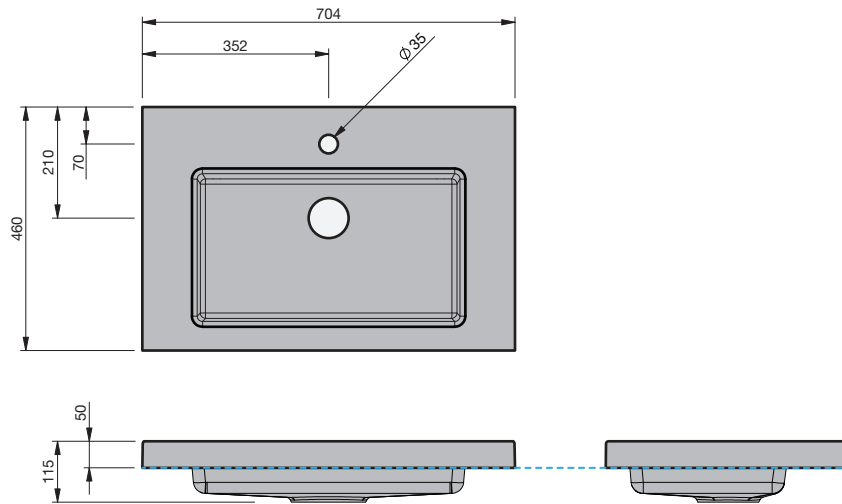

BASIN SPECIFICATION
Sussy - 700

Cabinet range (refer to applicable cabinet data sheet)

CITY 46

Product Features

Type of basin	Console Basin
Material of basin	Mineral Cast / Cherry Pie®
Capacity of basin	11 litre
Overflow Configuration	Overflow not provided
Colour options	White Gloss / White Matte

- The basin must be sealed to the top with an acetic cured silicone sealant.
- Epoxy type sealants must not be used.

INDICATES TOP SURFACE -----

IMPORTANT NOTE: Throughout this guide, dimensions may vary by ± 2 mm. Please read the installation manual for detailed information on installing the product. St. Michel pursues a policy of continuing improvement in design and manufacturing of its products. The right is therefore reserved to vary specifications without notice. For full installation instructions visit stmichel.co.nz.