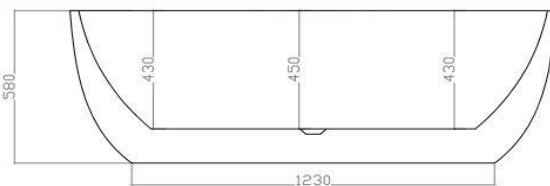

## Dublin Freestanding Bath

BPBA8000MW

Dublin 1650mm Freestanding Bath Matte White

1650mm free standing bath in high quality matte white pure acrylic

Includes white 'clickclak' pop up bath waste

Approx 70kg in weight