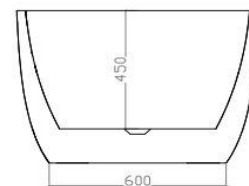

## Dublin Freestanding Bath

BPBA8000MW

Dublin 1650mm Freestanding Bath Matte White

1650mm free standing bath in high quality matte white pure acrylic

Includes white 'clickclak' pop up bath waste

Approx 70kg in weight