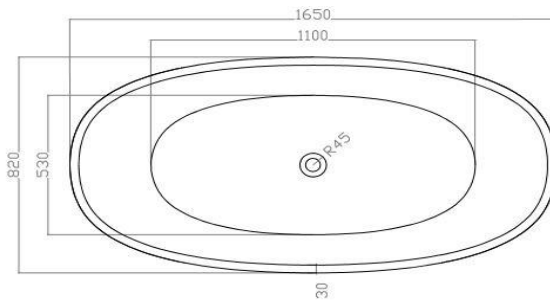

## Dublin Freestanding Bath

BPBA8000MW

Dublin 1650mm Freestanding Bath Matte White

1650mm free standing bath in high quality matte white pure acrylic

Includes white 'clickclak' pop up bath waste

Approx 70kg in weight