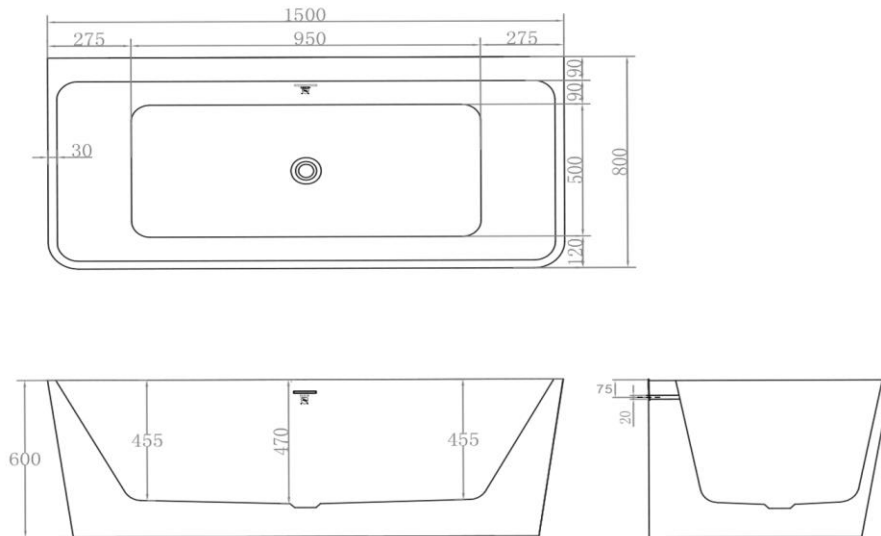

The Smith Back To Wall Bath

BPBA8356-150

The Smith Bath 1500mm Back To Wall Gloss White

1500mm back to wall bath in high quality pure gloss acrylic

Includes 'click clack' pop-up waste in white

Approximately 450L capacity