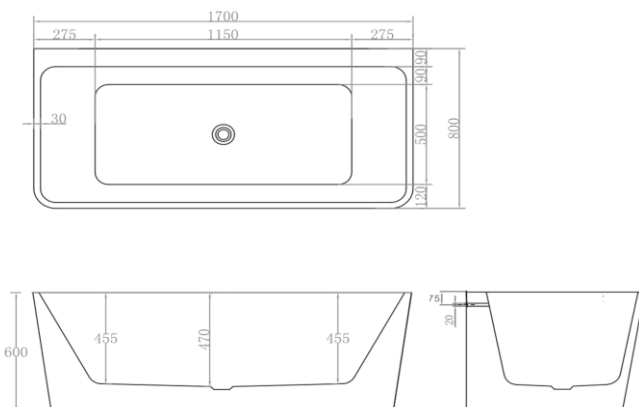

The Smith Back To Wall 1700 Gloss Acrylic bath

BPBA8356-170

The Smith' bath 1700mm Back To Wall

1700mm back to wall bath in high quality pure gloss acrylic
- Includes 'click clack' pop-up waste in white

CARE AND USE