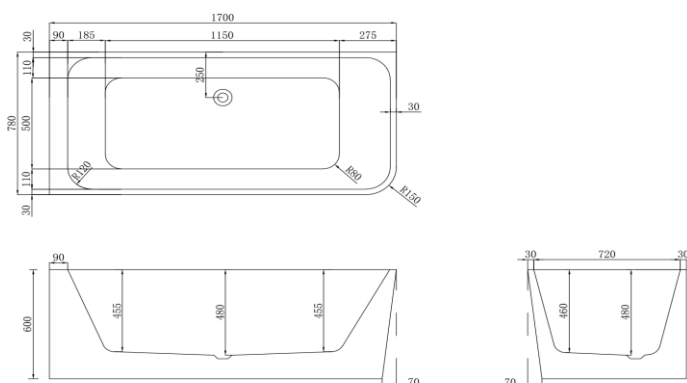

# The Smith Left Hand Corner 1700 Gloss Acrylic Bath

BPBA8356-170L

The Smith' Left Hand Corner Bath 1700mm

1700mm left hand corner bath in high quality pure gloss acrylic  
 - Includes 'click clack' pop-up waste in white