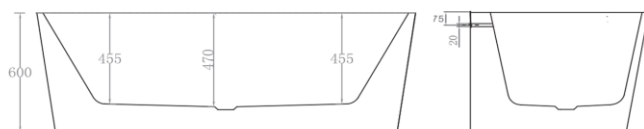

The Smith Back To Wall Bath 1700 Matte Acrylic

BPBA8356-170MW

The Smith' bath 1700mm Back To Wall Matte White

1700mm back to wall bath in high quality pure matte white acrylic

- Includes 'click clack' pop-up waste in white