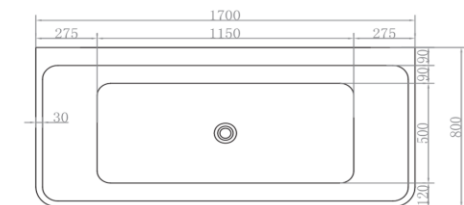

The Smith Back To Wall Bath 1700 Matte Acrylic

BPBA8356-170MW

The Smith' bath 1700mm Back To Wall Matte White

1700mm back to wall bath in high quality pure matte white acrylic

- Includes 'click clack' pop-up waste in white