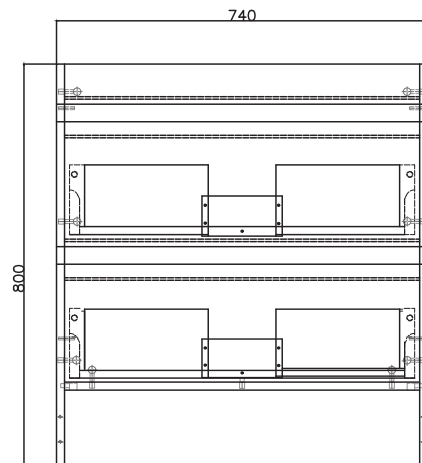

SPECIFICATION SHEET

Brookfield Slim 750mm, 2 Drawer Floor Vanity

Features

- Floorstanding
- Full Extension Soft Close Drawers
- Negative detail finger pull
- Cabinet:
White - 2-pack Urethane on MRF
Colour - Laminate Finish
- Dimensions: H850 x W750 x D350

Technical Details

Note: All measurements shown are in millimetres. Sizes are nominal.

FRONT VIEW

SIDE VIEW

TOP VIEW

SPECIFICATION SHEET

Brookfield Slim 750mm Basin

StoneCast 750 Basin