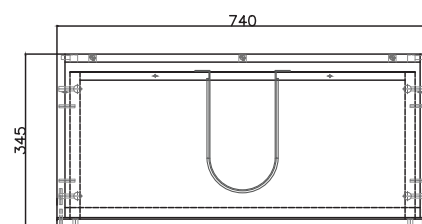

Technical Details

Note: All measurements shown are in millimetres. Sizes are nominal.

FRONT VIEW

SIDE VIEW

TOP VIEW

SPECIFICATION SHEET

Brookfield Slim 750mm Basin

StoneCast 750 Basin

H50 X W750 X D350