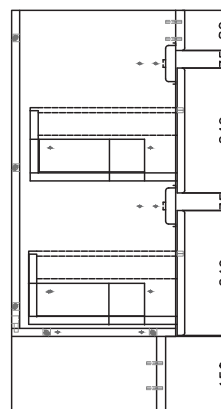

SPECIFICATION SHEET

Brookfield Slim 750mm, 2 Drawer Floor Vanity

Features

- Floorstanding
- Full Extension Soft Close Drawers
- Negative detail finger pull
- Cabinet:
White - 2-pack Urethane on MRF
Colour - Laminate Finish
- Dimensions: H850 x W750 x D350

Technical Details

Note: All measurements shown are in millimetres. Sizes are nominal.

FRONT VIEW

SIDE VIEW

TOP VIEW

SPECIFICATION SHEET

Brookfield Slim 750mm Basin

StoneCast 750 Basin