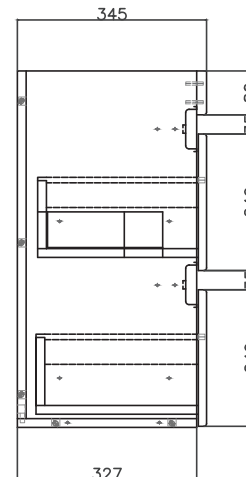

SPECIFICATION SHEET

Brookfield Slim 900mm, 2 Drawer Wall Vanity

Features

- Wall Hung
- Full Extension Soft Close Drawers
- Negative detail finger pull
- Cabinet:
White - 2-pack Urethane on MRF
Colour - Laminate Finish
- Dimensions: H700 x W900 x D350

Technical Details

Note: All measurements shown are in millimetres. Sizes are nominal.

FRONT VIEW

SIDE VIEW

TOP VIEW

SPECIFICATION SHEET

Brookfield Slim 900mm Basin

StoneCast 900 Basin

H50 X W900 X D350