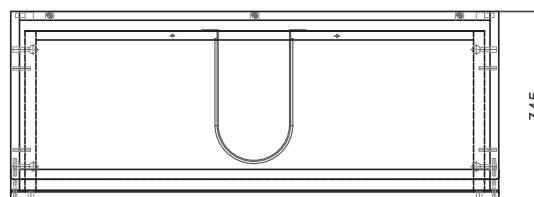

SPECIFICATION SHEET

Brookfield Slim 900mm, 2 Drawer Wall Vanity

Features

- Wall Hung
- Full Extension Soft Close Drawers
- Negative detail finger pull
- Cabinet:
White - 2-pack Urethane on MRF
Colour - Laminate Finish
- Dimensions: H700 x W900 x D350

Technical Details

Note: All measurements shown are in millimetres. Sizes are nominal.

FRONT VIEW

SIDE VIEW

TOP VIEW

SPECIFICATION SHEET

Brookfield Slim 900mm Basin

StoneCast 900 Basin

H50 X W900 X D350