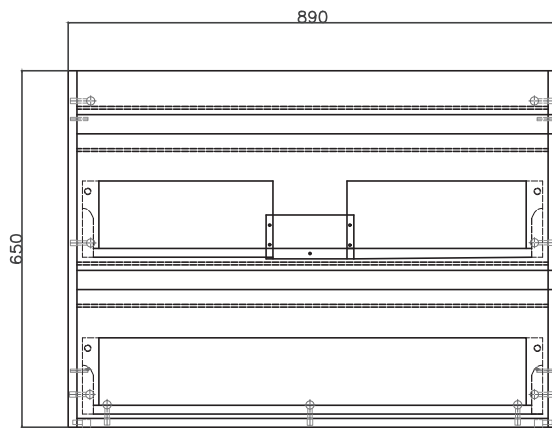

SPECIFICATION SHEET

Brookfield Slim 900mm, 2 Drawer Wall Vanity

Features

- Wall Hung
- Full Extension Soft Close Drawers
- Negative detail finger pull
- Cabinet:
White - 2-pack Urethane on MRF
Colour - Laminate Finish
- Dimensions: H700 x W900 x D350

Technical Details

Note: All measurements shown are in millimetres. Sizes are nominal.

FRONT VIEW

SIDE VIEW

TOP VIEW

SPECIFICATION SHEET

Brookfield Slim 900mm Basin

StoneCast 900 Basin

H50 X W900 X D350