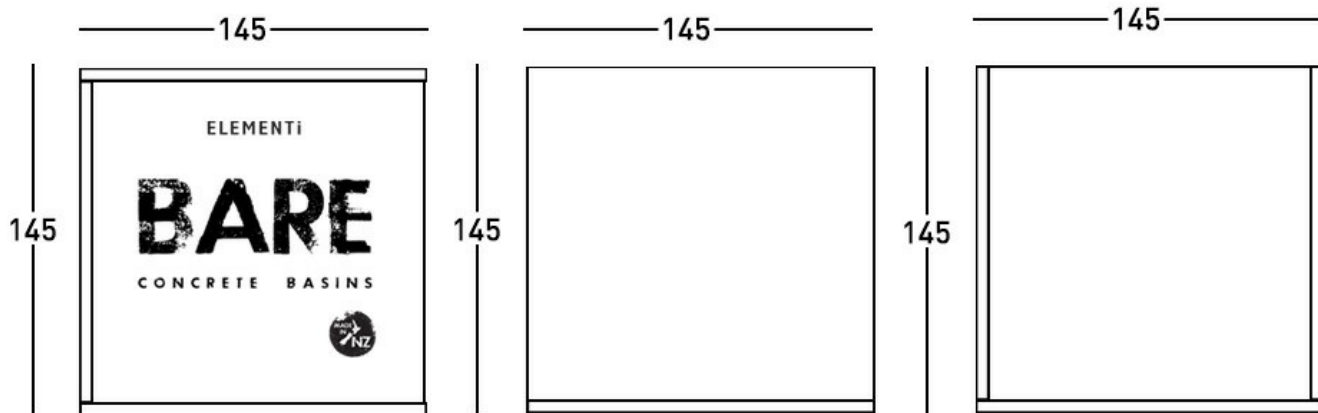

BARE CONCRETE SAMPLE BOX

BSA10
\$129

ELEMENTI

Residential/Light Commercial Use

Suitable for Residential/Light Commercial Use (Kitchens, Bathrooms and Laundries in Hotels, Motels and Retirement Villages).

Hand Finished