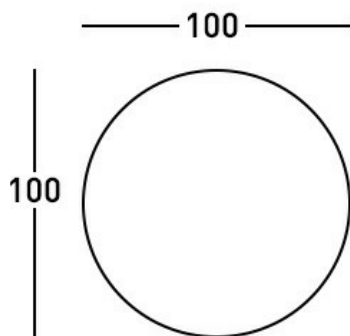

BARE CONCRETE SAMPLE BOX

BSA10
\$129

ELEMENTI

Residential/Light Commercial Use

Suitable for Residential/Light Commercial Use (Kitchens, Bathrooms and Laundries in Hotels, Motels and Retirement Villages).

Hand Finished