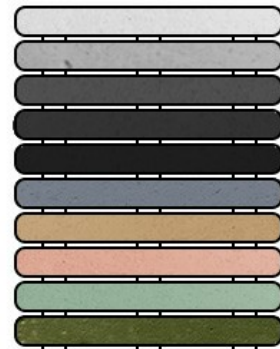

BARE CONCRETE SAMPLE BOX

BSA10
\$129

ELEMENTI

Residential/Light Commercial Use

Suitable for Residential/Light Commercial Use (Kitchens, Bathrooms and Laundries in Hotels, Motels and Retirement Villages).

Hand Finished

Hand Finished Vitreous China.

Stain Resistant

The low material porosity denies staining agents the opportunity to penetrate the surface. Even the worst stains such as red wine and beetroot are easily wiped away with a cloth.

Heat Resistant

Resistant to repeated hot & cold liquids without effect.

Made in New Zealand

Designed & Engineered in New Zealand

BARE Concrete Basins combine warm pastel colours with the natural harsh elements of concrete to create a focal point in any bathroom. Each piece is handcrafted and distinctively designed to embrace the natural properties of concrete. These sample boxes include 10 coloured concrete discs demonstrating the wide range of warm pastel colours to choose from when selecting a BARE concrete basin.