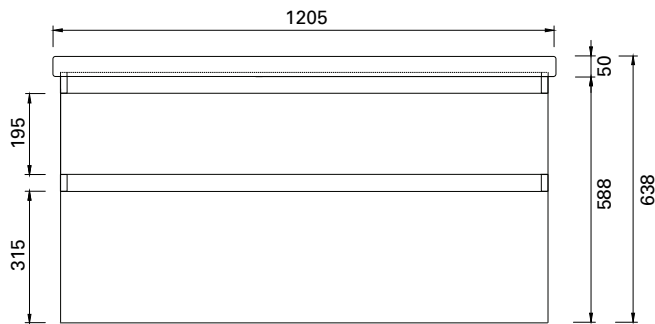

## FEATURES

- Dimensions: W1205 x H638 x D455 mm
- Available in 2 drawer/single bowl, widths: 600, 800, 1000, 1200mm and 4 drawer/double bowl, widths: 1200 & 1400mm.
- Ceramic top with overflow from Europe.
- Available in White or Melamine.
- White Paint - The paint used on our products is polyurethane or UV based. It is five times harder and more durable than lacquer finishes.
- Melamine - Our wood grain melamine is a low-pressure laminate.\*
- Soft-close drawers. New drawer heights offer storage variations.
- Rail options include Silver or Black Aluminium rail. Semi handle (H2) available at an additional cost.

## TECHNICAL DRAWINGS

Top

Side Section of Basin (AA)

Front

Side

Back of Basin

## NOTES

Drawing indicates the technical measurement only and is not a reflection of how the unit will look. Sizes are nominal only. All drawings in millimeters. Drawings not to scale.