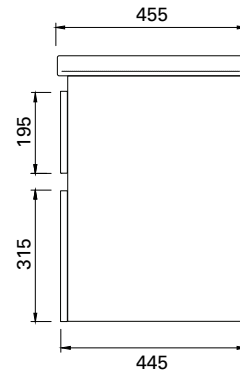

## FEATURES

- Dimensions: W1205 x H638 x D455 mm
- Available in 2 drawer/single bowl, widths: 600, 800, 1000, 1200mm and 4 drawer/double bowl, widths: 1200 & 1400mm.
- Ceramic top with overflow from Europe.
- Available in White or Melamine.
- White Paint - The paint used on our products is polyurethane or UV based. It is five times harder and more durable than lacquer finishes.
- Melamine - Our wood grain melamine is a low-pressure laminate.\*
- Soft-close drawers. New drawer heights offer storage variations.
- Rail options include Silver or Black Aluminium rail. Semi handle (H2) available at an additional cost.

## TECHNICAL DRAWINGS

Top

Side Section of Basin (AA)

Front

Side

Back of Basin

## NOTES

Drawing indicates the technical measurement only and is not a reflection of how the unit will look. Sizes are nominal only. All drawings in millimeters. Drawings not to scale.