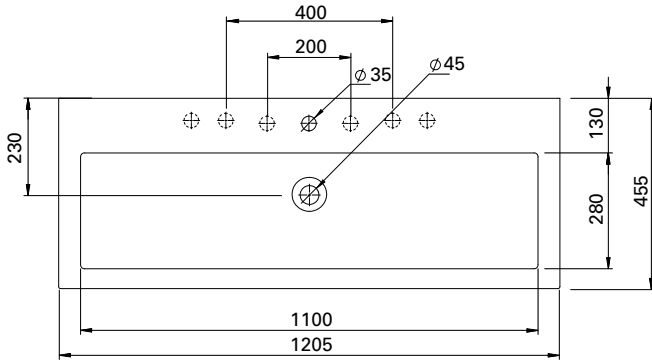

## FEATURES

- Dimensions: W1205 x H638 x D455 mm
- Available in 2 drawer/single bowl, widths: 600, 800, 1000, 1200mm and 4 drawer/double bowl, widths: 1200 & 1400mm.
- Ceramic top with overflow from Europe.
- Available in White or Melamine.
- White Paint - The paint used on our products is polyurethane or UV based. It is five times harder and more durable than lacquer finishes.
- Melamine - Our wood grain melamine is a low-pressure laminate.\*
- Soft-close drawers. New drawer heights offer storage variations.
- Rail options include Silver or Black Aluminium rail. Semi handle (H2) available at an additional cost.

## TECHNICAL DRAWINGS

Top

Side Section of Basin (AA)

Front

Side

Back of Basin

## NOTES

Drawing indicates the technical measurement only and is not a reflection of how the unit will look. Sizes are nominal only. All drawings in millimeters. Drawings not to scale.