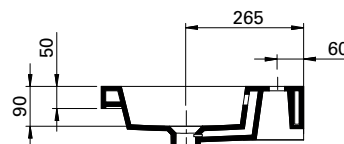

Cangas

vcbc

DESCRIPTION

Cangas 1200 Wall-Hung Vanity - Double Bowl, 4 Drawers, White / Melamine

PRODUCT CODE

CAD120D4WH /
CAD120D4WHM

FEATURES

- Dimensions: W1205 x H638 x D455 mm
- Available in 2 drawer/single bowl, widths: 600, 800, 1000, 1200mm and 4 drawer/double bowl, widths: 1200 & 1400mm.
- Ceramic top with overflow from Europe.
- Available in White or Melamine.
- White Paint - The paint used on our products is polyurethane or UV based. It is five times harder and more durable than lacquer finishes.
- Melamine - Our wood grain melamine is a low-pressure laminate.*
- Soft-close drawers. New drawer heights offer storage variations.
- Rail options include Silver or Black Aluminium rail. Semi handle (H2) available at an additional cost.

PRODUCT CODE

CAD120D4WH /
CAD120D4WHM

TECHNICAL DRAWINGS

Top

Side Section of Basin (AA)

Front

Side

Back of Basin

NOTES

Drawing indicates the technical measurement only and is not a reflection of how the unit will look. Sizes are nominal only. All drawings in millimeters. Drawings not to scale.