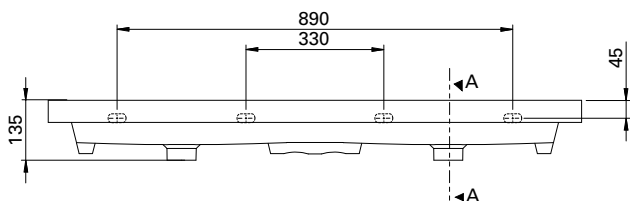

Cangas

vcbc

DESCRIPTION

Cangas 1200 Wall-Hung Vanity - Double Bowl, 4 Drawers, White / Melamine

PRODUCT CODE

CAD120D4WH /
CAD120D4WHM

FEATURES

- Dimensions: W1205 x H638 x D455 mm
- Available in 2 drawer/single bowl, widths: 600, 800, 1000, 1200mm and 4 drawer/double bowl, widths: 1200 & 1400mm.
- Ceramic top with overflow from Europe.
- Available in White or Melamine.
- White Paint - The paint used on our products is polyurethane or UV based. It is five times harder and more durable than lacquer finishes.
- Melamine - Our wood grain melamine is a low-pressure laminate.*
- Soft-close drawers. New drawer heights offer storage variations.
- Rail options include Silver or Black Aluminium rail. Semi handle (H2) available at an additional cost.

PRODUCT CODE

CAD120D4WH /
CAD120D4WHM

TECHNICAL DRAWINGS

Top

Side Section of Basin (AA)

Front

Side

Back of Basin

NOTES

Drawing indicates the technical measurement only and is not a reflection of how the unit will look. Sizes are nominal only. All drawings in millimeters. Drawings not to scale.