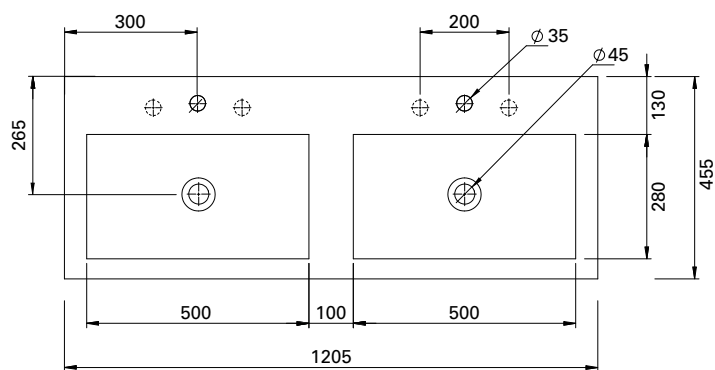

Cangas

vcbc

DESCRIPTION

Cangas 1200 Wall-Hung Vanity - Double Bowl, 4 Drawers, White / Melamine

PRODUCT CODE

CAD120D4WH /
CAD120D4WHM

FEATURES

- Dimensions: W1205 x H638 x D455 mm
- Available in 2 drawer/single bowl, widths: 600, 800, 1000, 1200mm and 4 drawer/double bowl, widths: 1200 & 1400mm.
- Ceramic top with overflow from Europe.
- Available in White or Melamine.
- White Paint - The paint used on our products is polyurethane or UV based. It is five times harder and more durable than lacquer finishes.
- Melamine - Our wood grain melamine is a low-pressure laminate.*
- Soft-close drawers. New drawer heights offer storage variations.
- Rail options include Silver or Black Aluminium rail. Semi handle (H2) available at an additional cost.

PRODUCT CODE

CAD120D4WH /
CAD120D4WHM

TECHNICAL DRAWINGS

Top

Side Section of Basin (AA)

Front

Side

Back of Basin

NOTES

Drawing indicates the technical measurement only and is not a reflection of how the unit will look. Sizes are nominal only. All drawings in millimeters. Drawings not to scale.