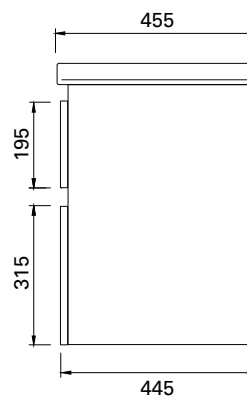

Cangas

vcbc

DESCRIPTION

Cangas 1200 Wall-Hung Vanity - Double Bowl, 4 Drawers, White / Melamine

PRODUCT CODE

CAD120D4WH /
CAD120D4WHM

FEATURES

- Dimensions: W1205 x H638 x D455 mm
- Available in 2 drawer/single bowl, widths: 600, 800, 1000, 1200mm and 4 drawer/double bowl, widths: 1200 & 1400mm.
- Ceramic top with overflow from Europe.
- Available in White or Melamine.
- White Paint - The paint used on our products is polyurethane or UV based. It is five times harder and more durable than lacquer finishes.
- Melamine - Our wood grain melamine is a low-pressure laminate.*
- Soft-close drawers. New drawer heights offer storage variations.
- Rail options include Silver or Black Aluminium rail. Semi handle (H2) available at an additional cost.

PRODUCT CODE

CAD120D4WH /
CAD120D4WHM

TECHNICAL DRAWINGS

Top

Side Section of Basin (AA)

Front

Side

Back of Basin

NOTES

Drawing indicates the technical measurement only and is not a reflection of how the unit will look. Sizes are nominal only. All drawings in millimeters. Drawings not to scale.