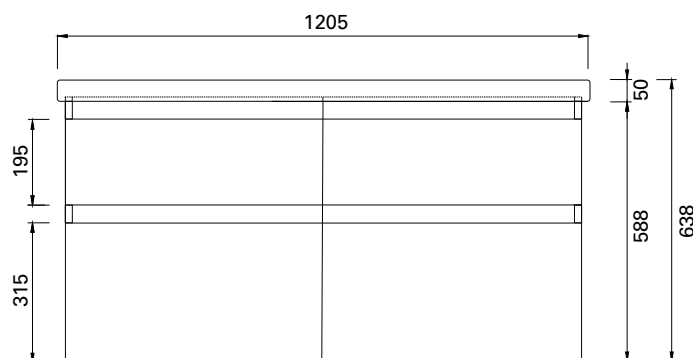

Cangas

vcbc

DESCRIPTION

Cangas 1200 Wall-Hung Vanity - Double Bowl, 4 Drawers, White / Melamine

PRODUCT CODE

CAD120D4WH /
CAD120D4WHM

FEATURES

- Dimensions: W1205 x H638 x D455 mm
- Available in 2 drawer/single bowl, widths: 600, 800, 1000, 1200mm and 4 drawer/double bowl, widths: 1200 & 1400mm.
- Ceramic top with overflow from Europe.
- Available in White or Melamine.
- White Paint - The paint used on our products is polyurethane or UV based. It is five times harder and more durable than lacquer finishes.
- Melamine - Our wood grain melamine is a low-pressure laminate.*
- Soft-close drawers. New drawer heights offer storage variations.
- Rail options include Silver or Black Aluminium rail. Semi handle (H2) available at an additional cost.

PRODUCT CODE

CAD120D4WH /
CAD120D4WHM

TECHNICAL DRAWINGS

Top

Side Section of Basin (AA)

Front

Side

Back of Basin

NOTES

Drawing indicates the technical measurement only and is not a reflection of how the unit will look. Sizes are nominal only. All drawings in millimeters. Drawings not to scale.